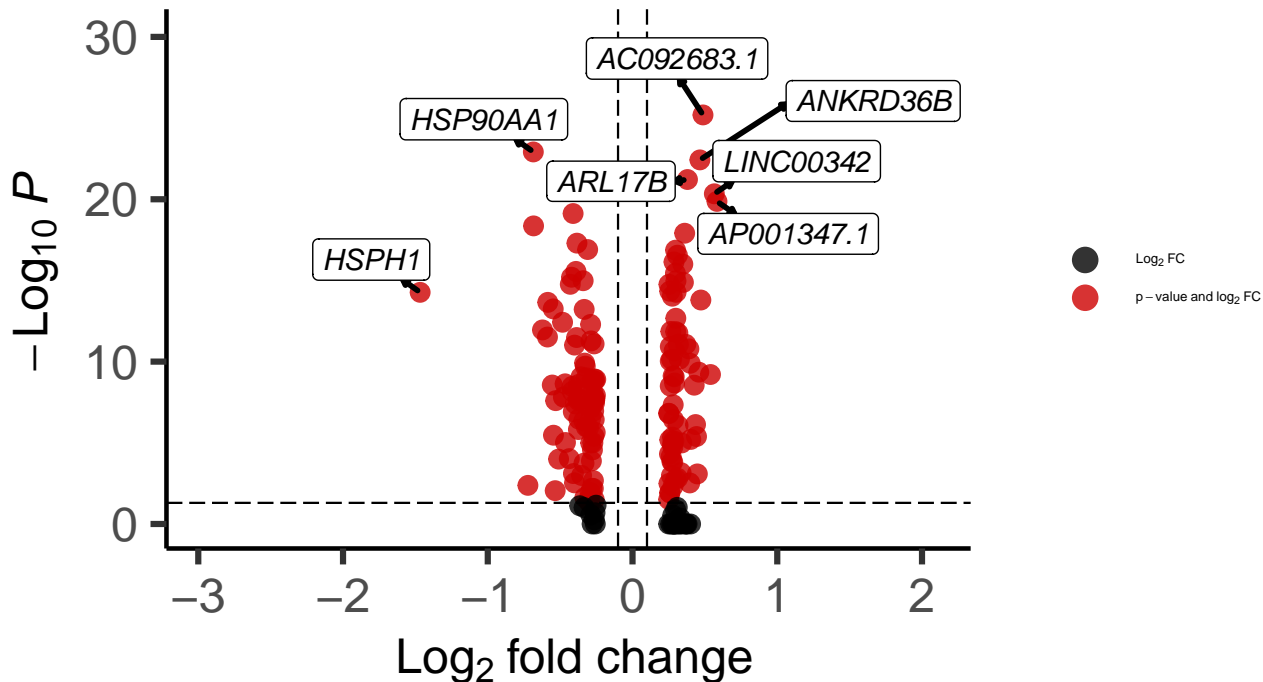

LAMP5_DLPFC_MAST_Schizophrenia_vs_Control

EnhancedVolcano

total = 175 variables