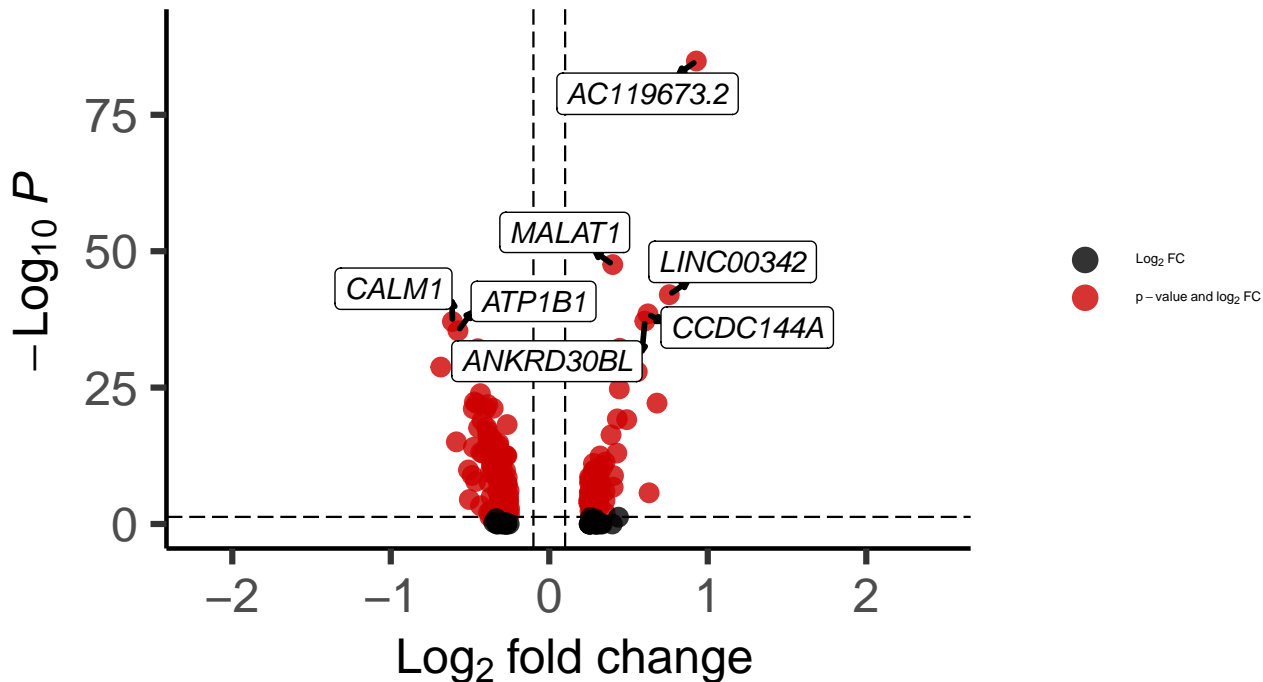

LAMP5_DLPFC_MAST_Bipolar_vs_Control

EnhancedVolcano

total = 183 variables