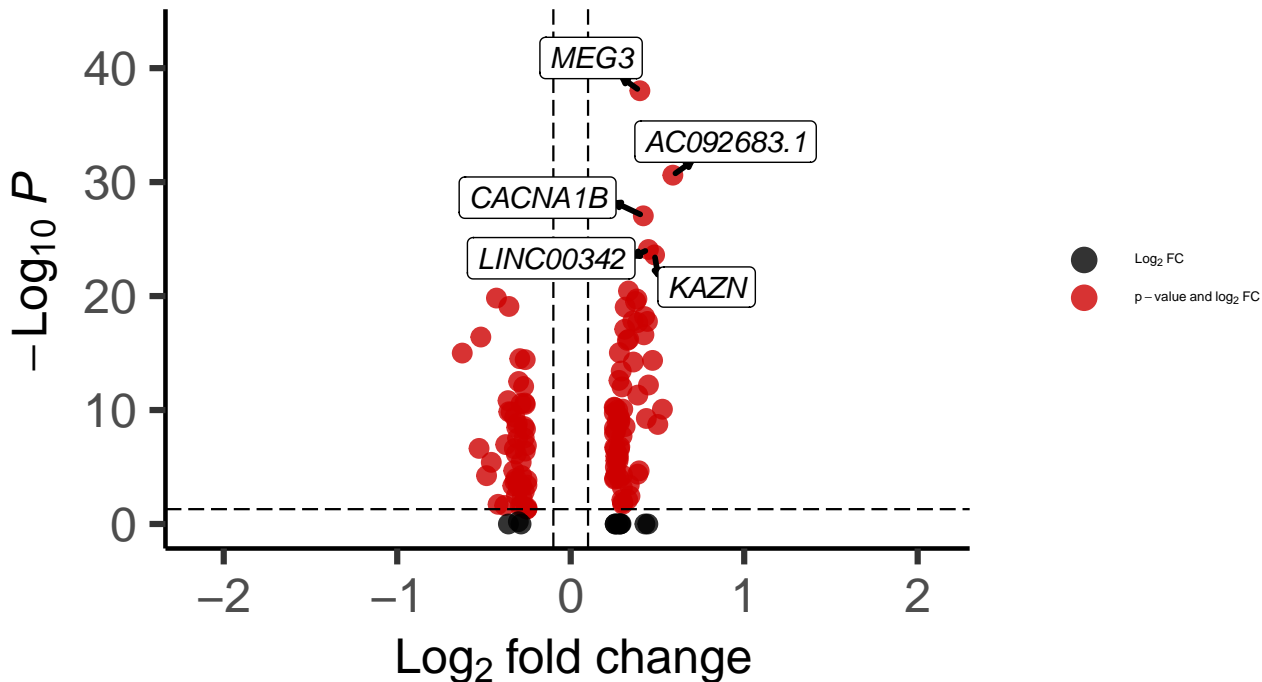

# L6b\_DLPFC\_wilcox\_Schizophrenia\_vs\_Control

*EnhancedVolcano*

total = 127 variables