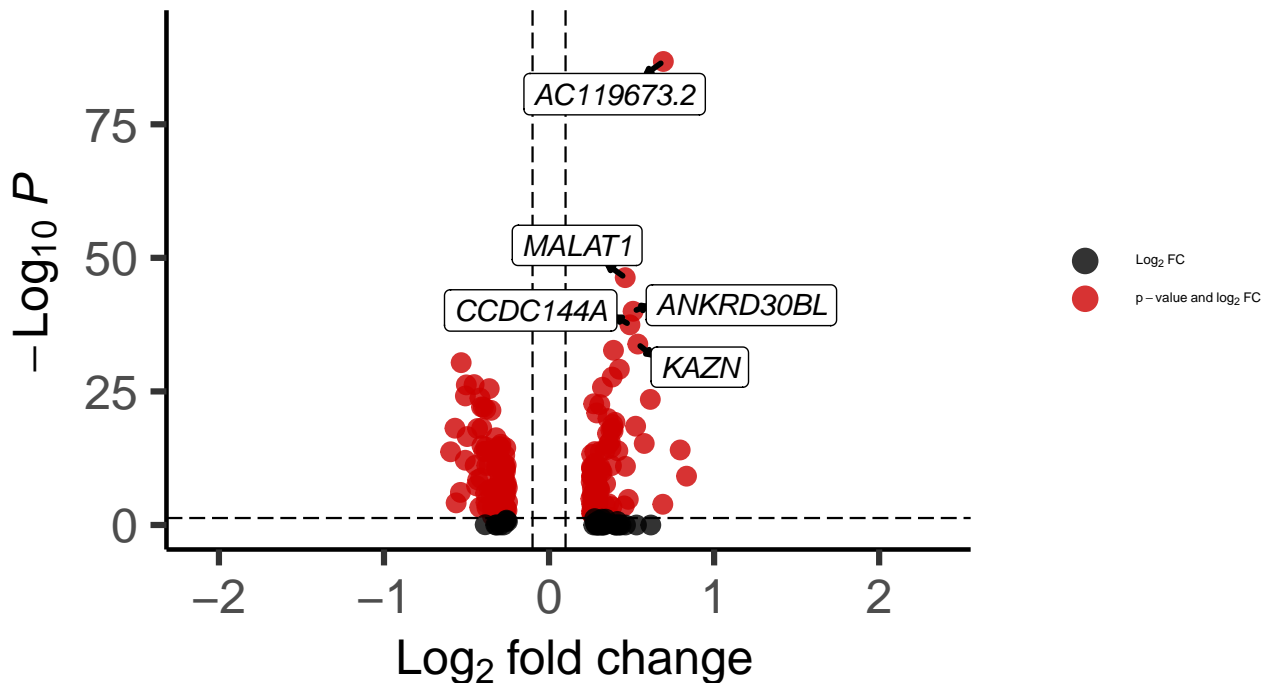

L6b_DLPFC_wilcox_Bipolar_vs_Control

EnhancedVolcano

total = 198 variables