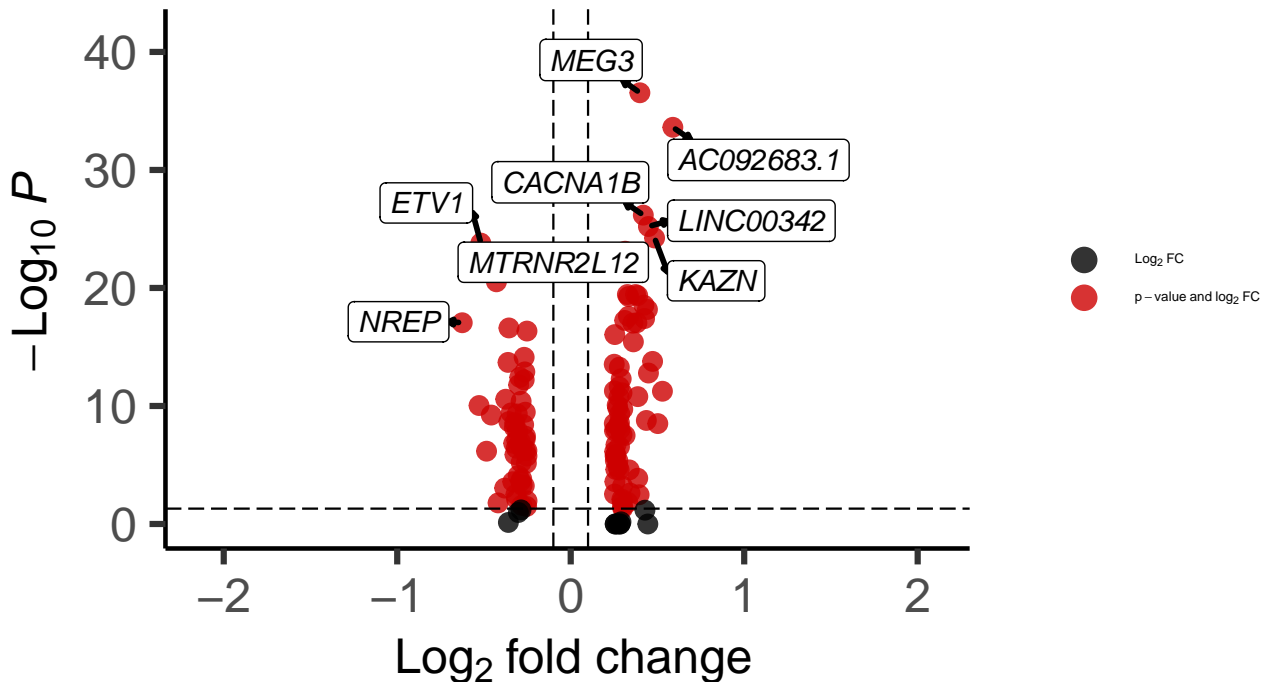

L6b_DLPFC_MAST_Schizophrenia_vs_Control

EnhancedVolcano

total = 127 variables