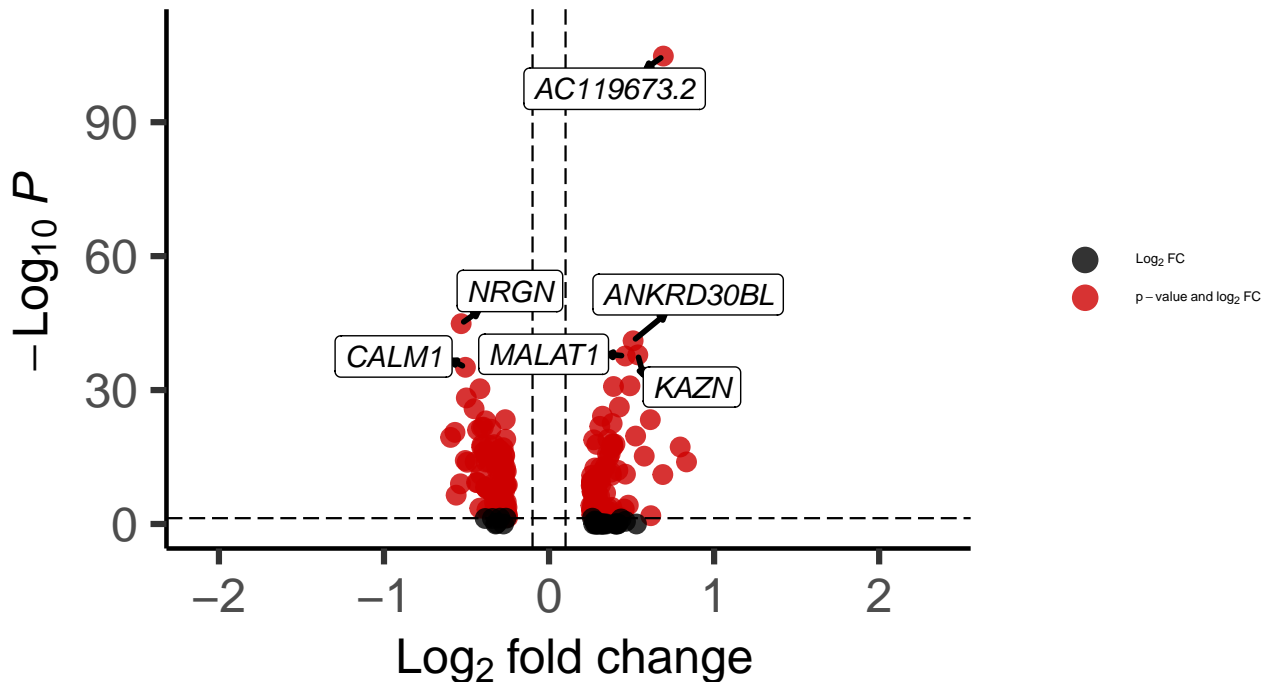

# L6b\_DLPFC\_MAST\_Bipolar\_vs\_Control

*EnhancedVolcano*

total = 198 variables