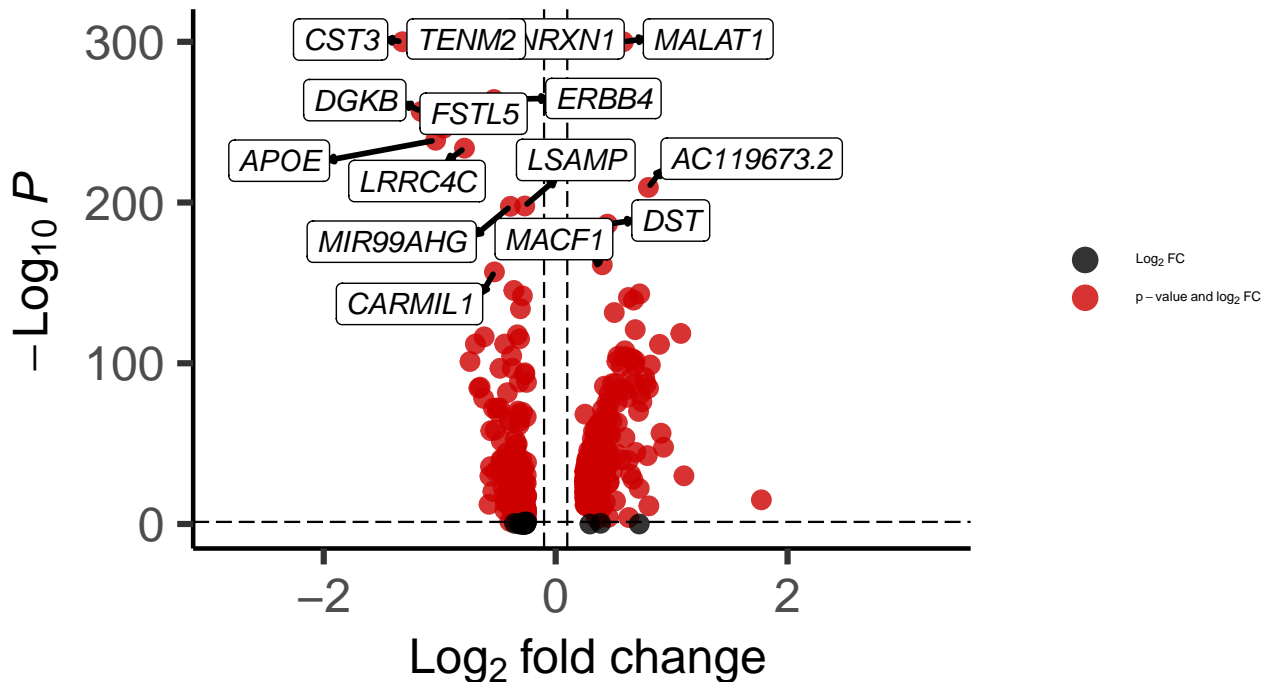

Astro_DLPFC_wilcox_Bipolar_vs_Control

EnhancedVolcano

total = 516 variables