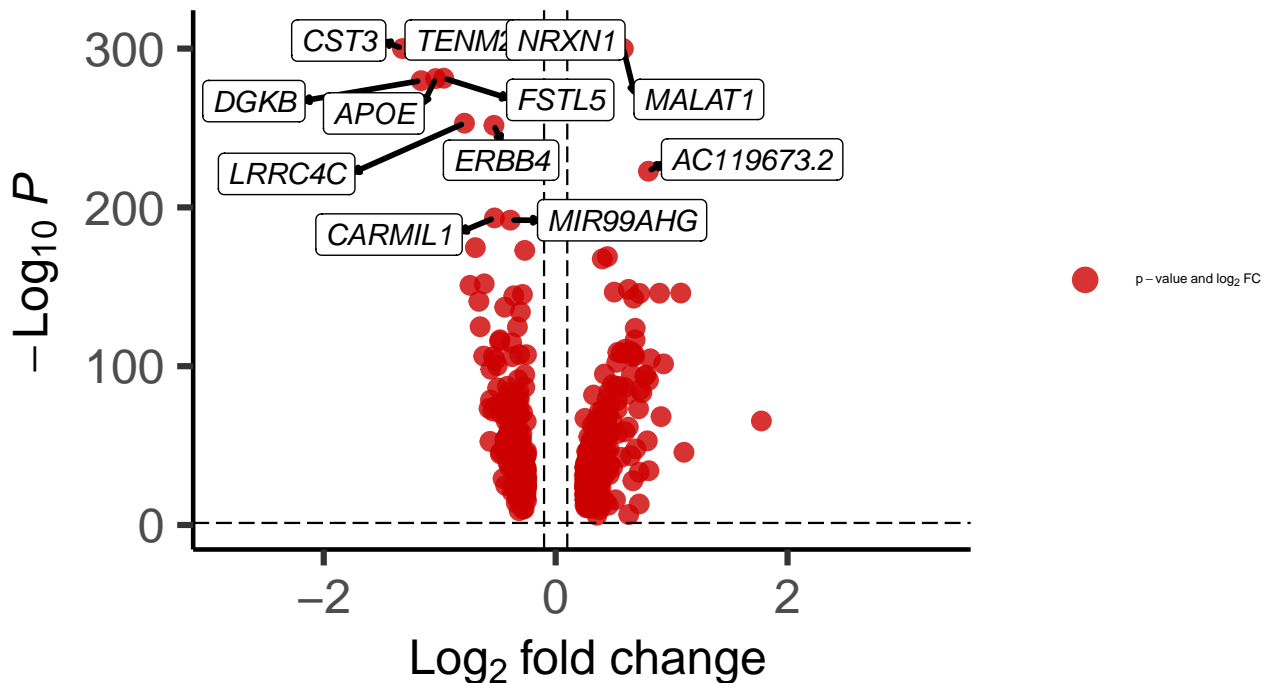

# Astro\_DLPFC\_MAST\_Bipolar\_vs\_Control

EnhancedVolcano

total = 516 variables