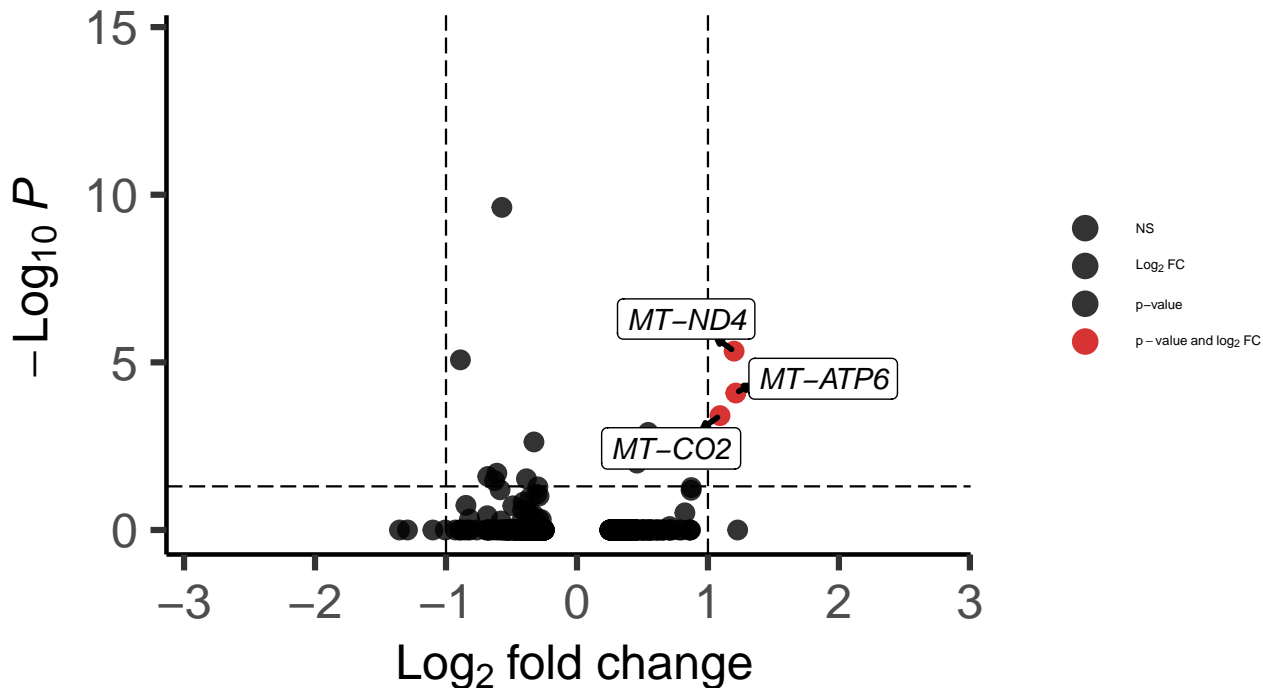

VIP_Hippocampus_wilcox_Schizophrenia_vs_Cont

EnhancedVolcano

total = 554 variables