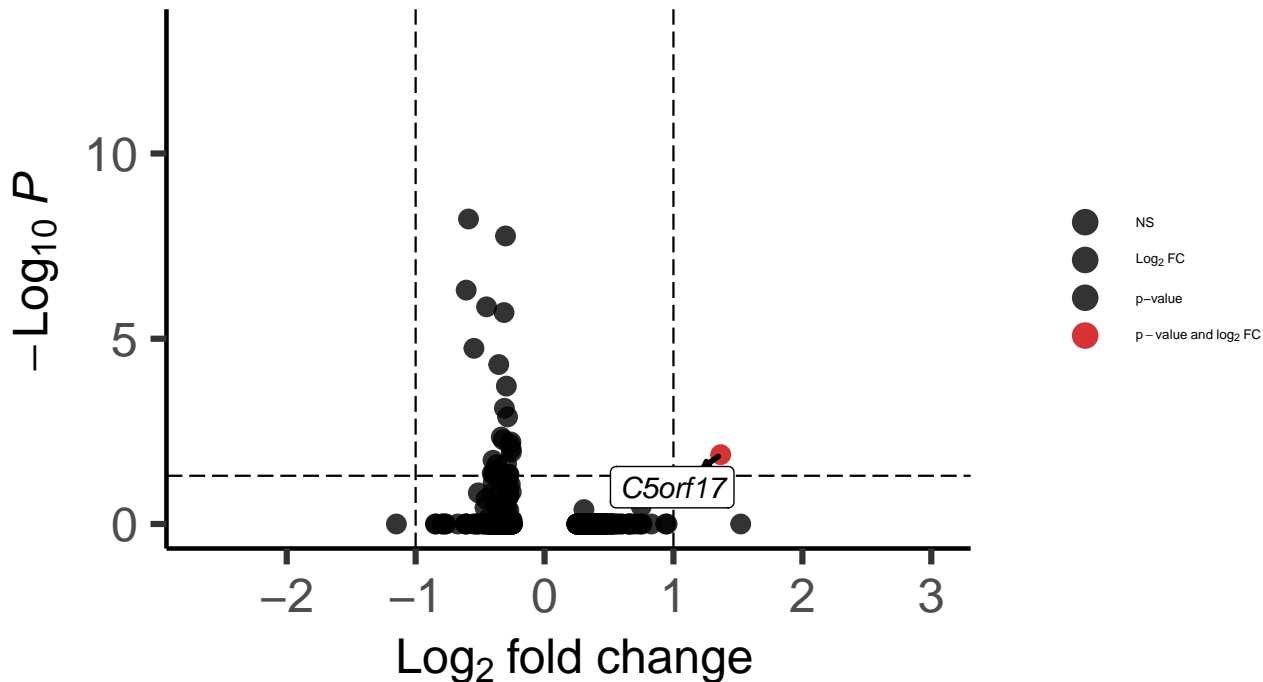

VIP_Hippocampus_wilcox_Bipolar_vs_Control

EnhancedVolcano

total = 552 variables