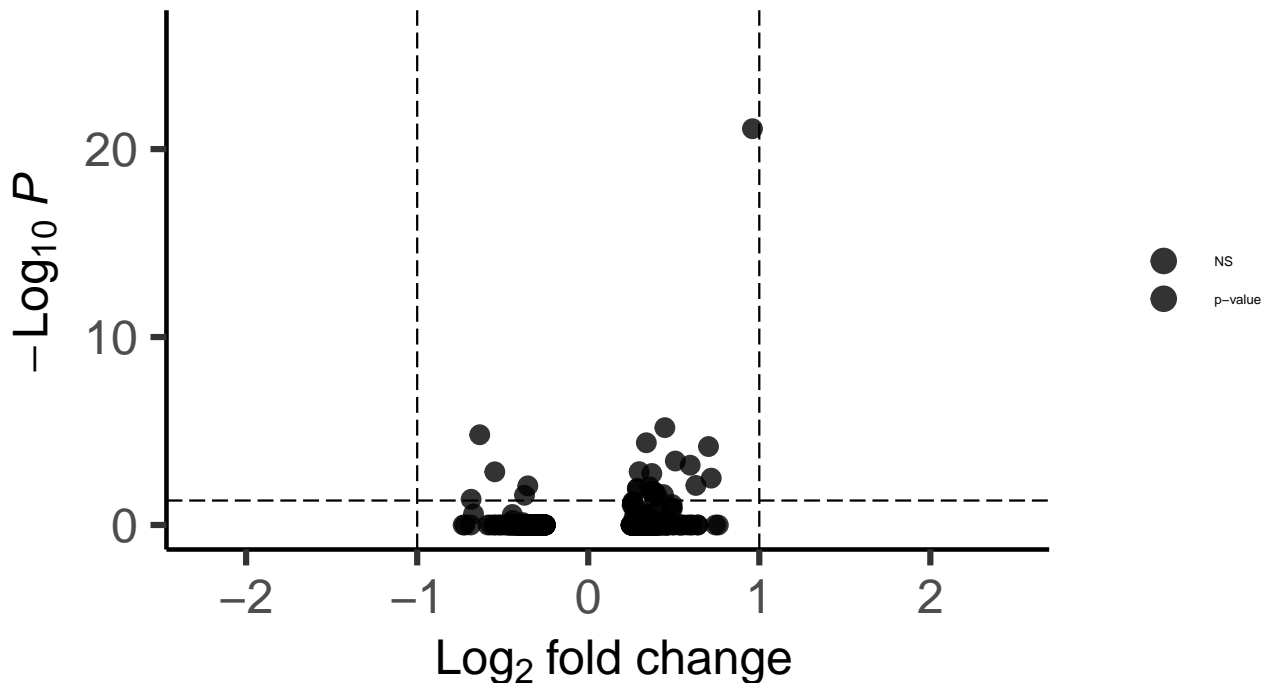

VIP_Hippocampus_wilcox_Bipolar_vs_Control

EnhancedVolcano

total = 461 variables