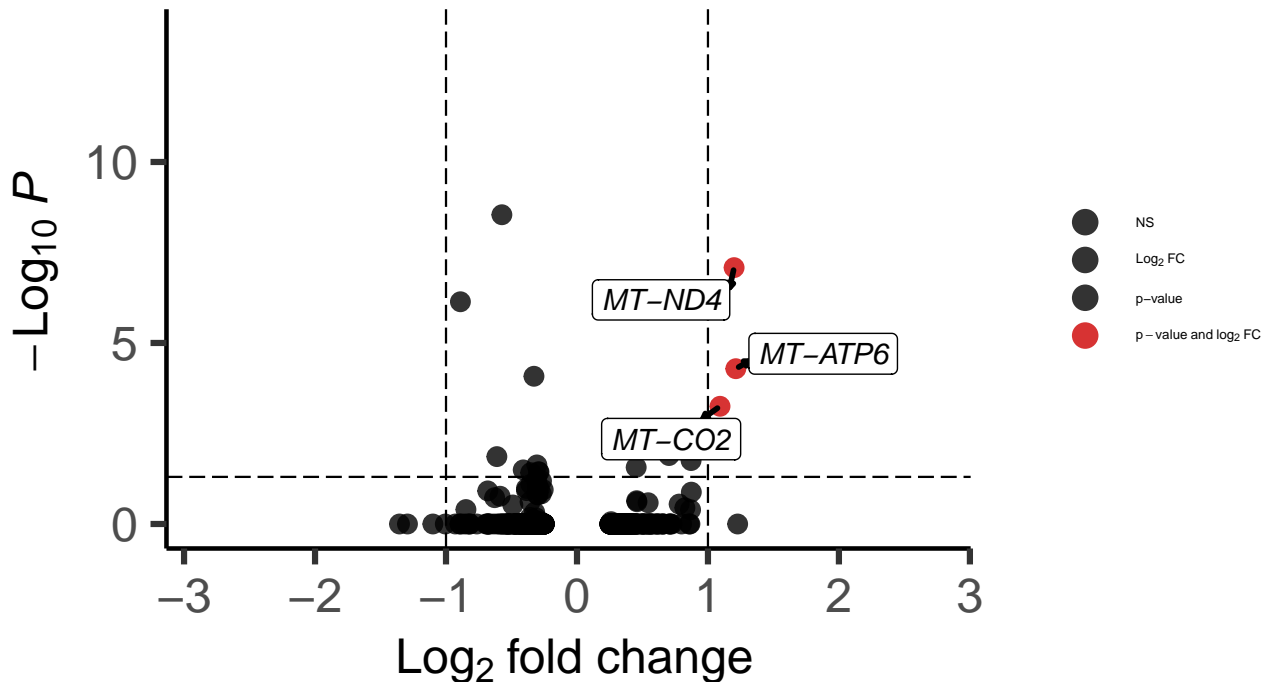

VIP_Hippocampus_MAST_Schizophrenia_vs_Cont

EnhancedVolcano

total = 554 variables