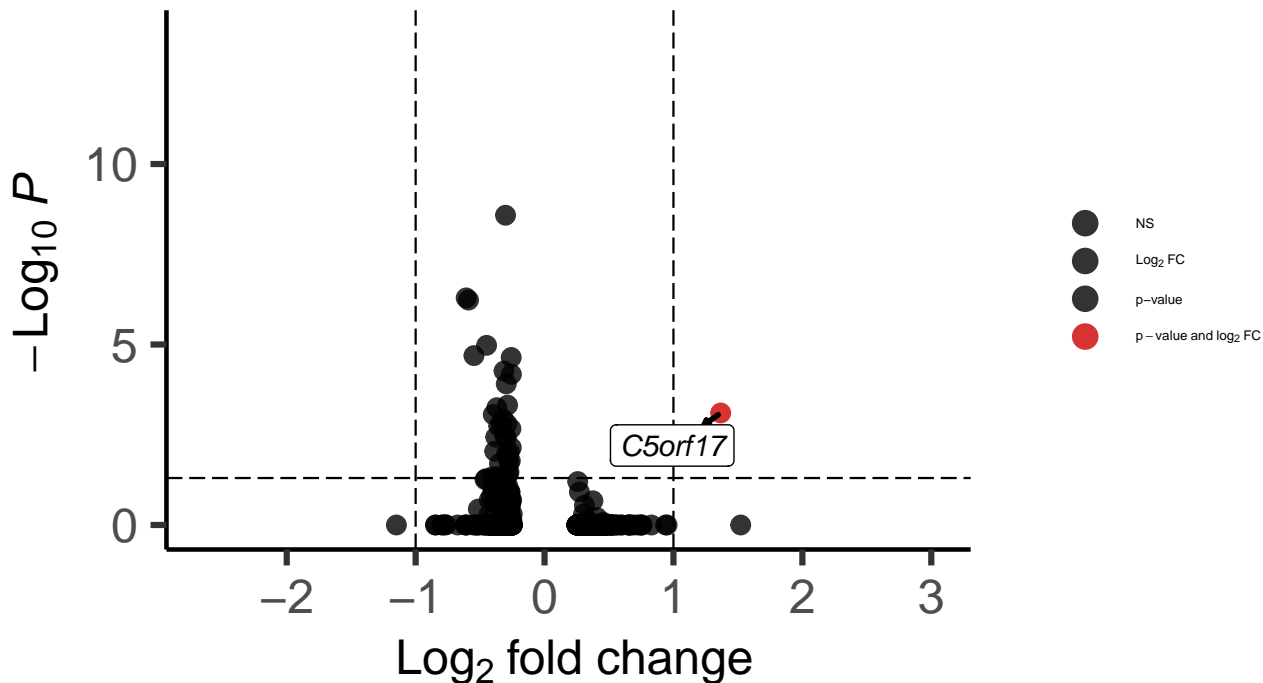

# VIP\_Hippocampus\_MAST\_Bipolar\_vs\_Control

*EnhancedVolcano*

total = 552 variables