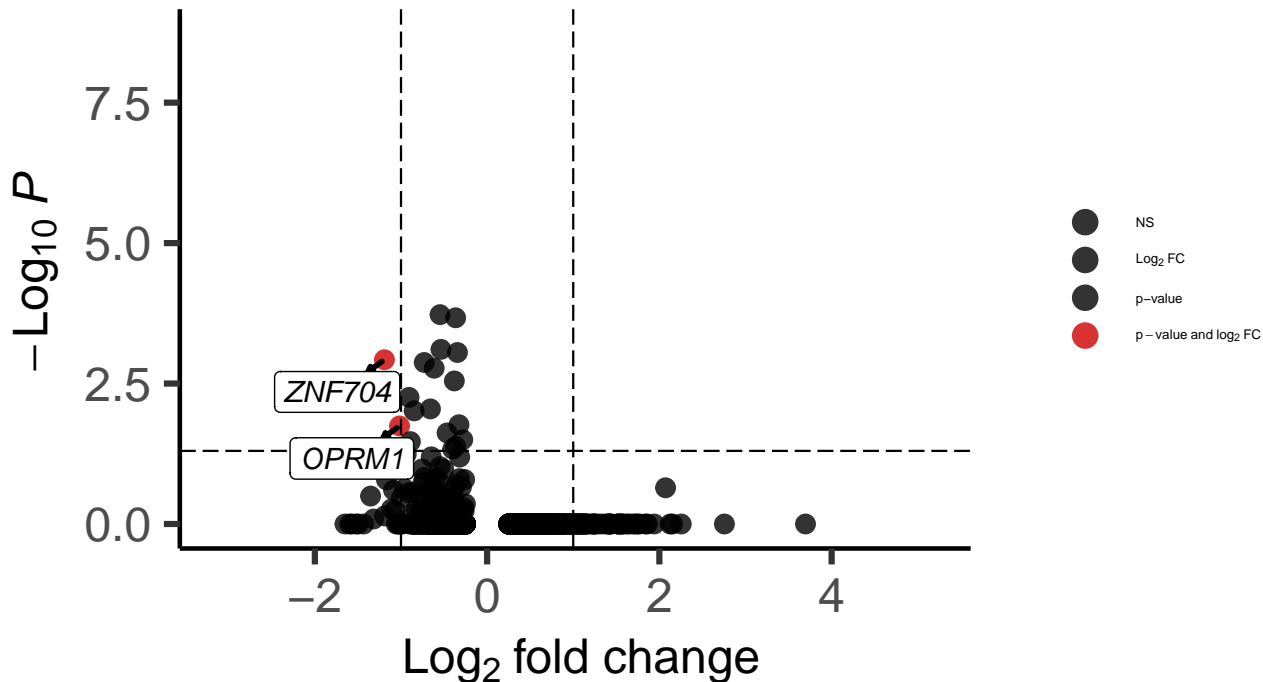

SST_Hippocampus_wilcox_Bipolar_vs_Control

EnhancedVolcano

total = 1766 variables