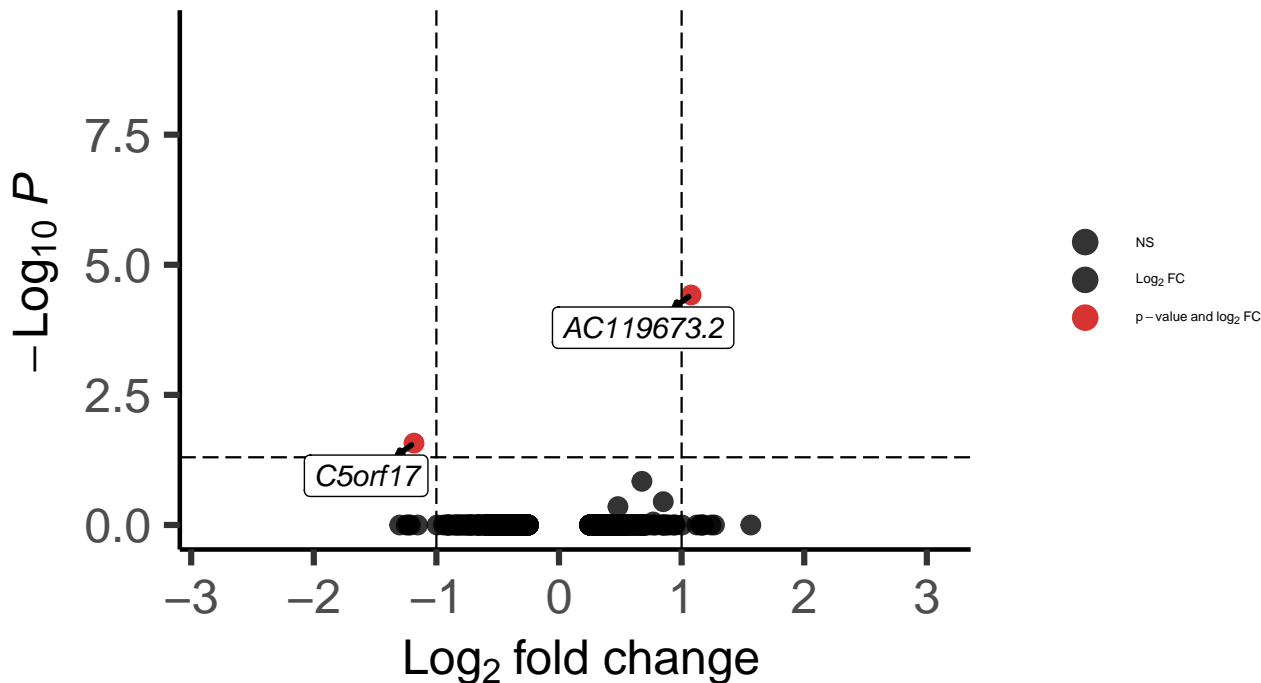

# SST\_Hippocampus\_wilcox\_Bipolar\_vs\_Control

*EnhancedVolcano*

total = 1443 variables