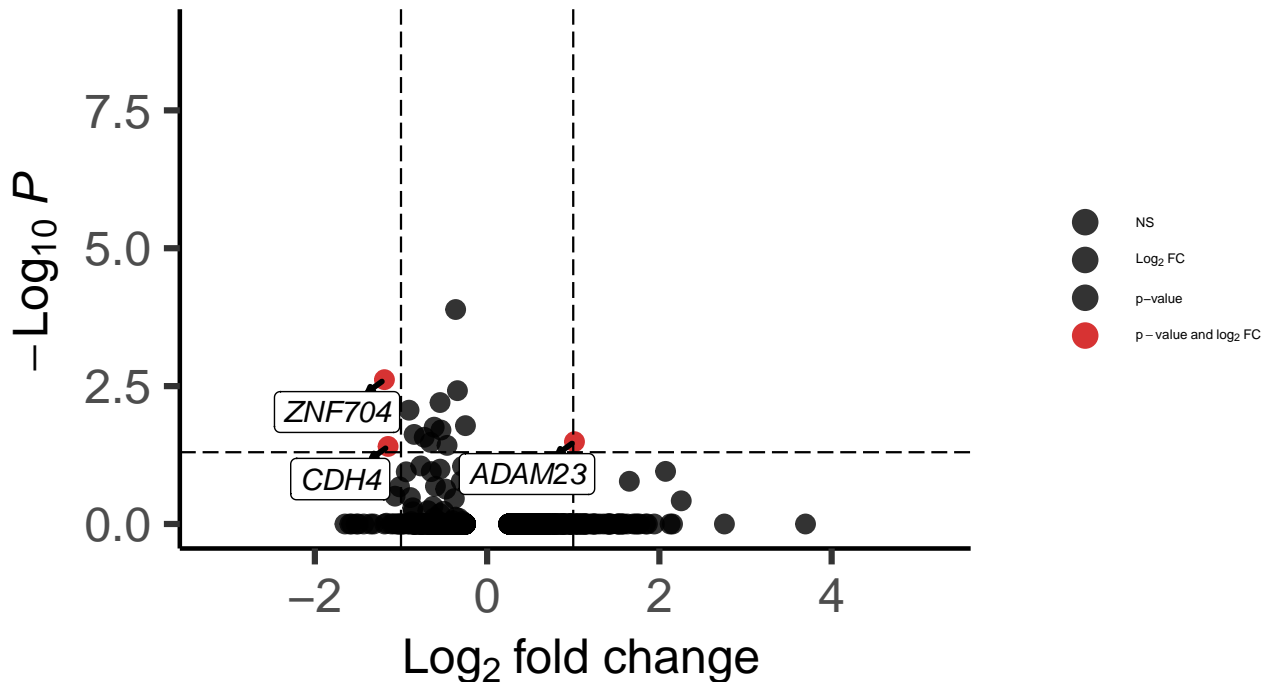

SST_Hippocampus_MAST_Bipolar_vs_Control

EnhancedVolcano

total = 1766 variables