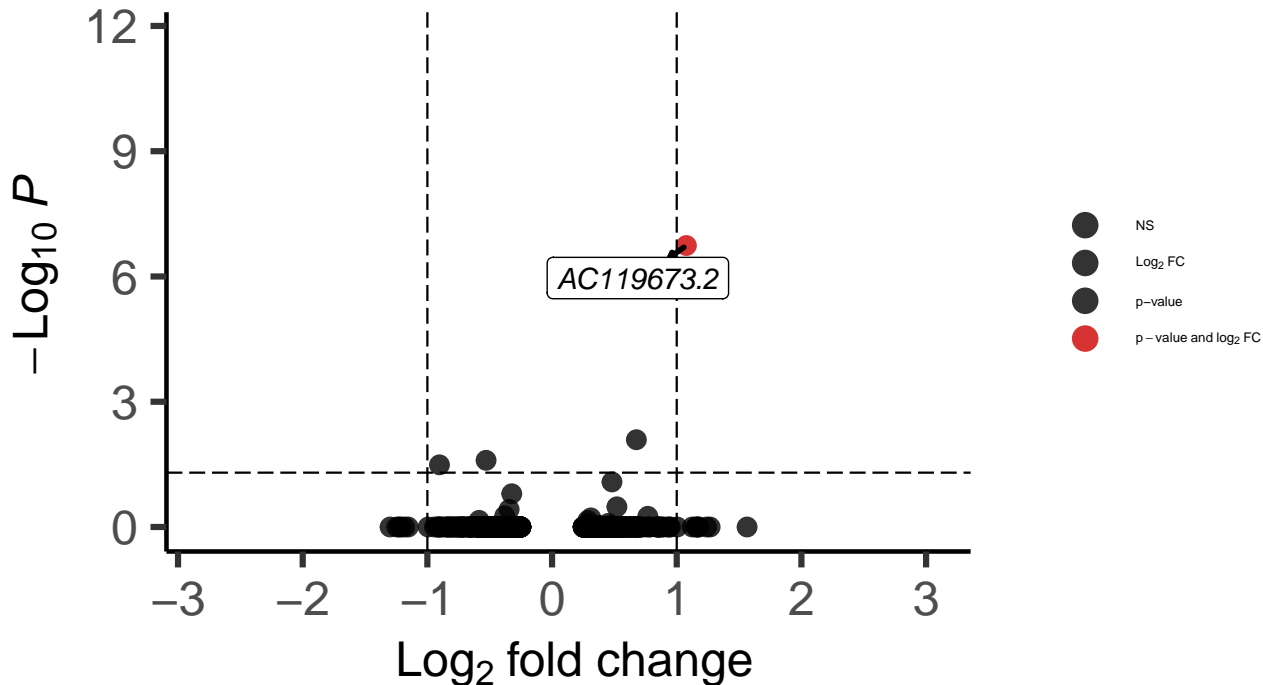

SST_Hippocampus_MAST_Bipolar_vs_Control

EnhancedVolcano

total = 1443 variables