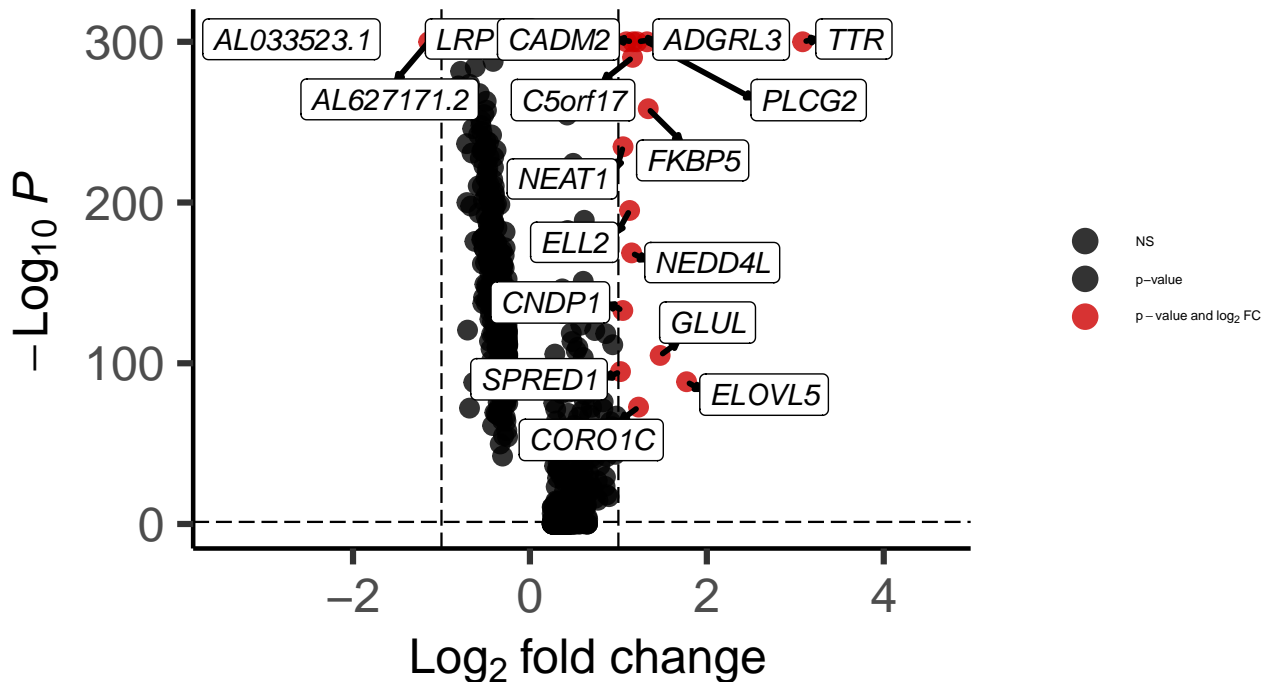

Oligo_Hippocampus_wilcox_Bipolar_vs_Control

EnhancedVolcano

total = 850 variables