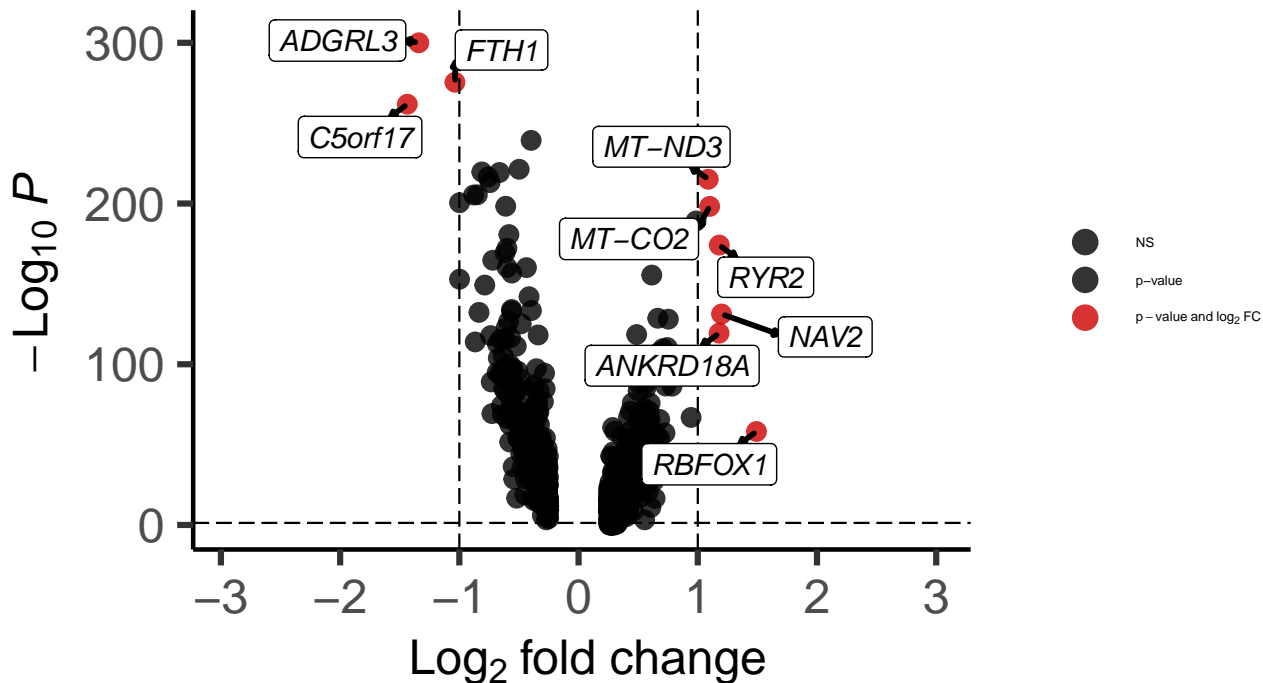

# Oligo\_Hippocampus\_wilcox\_Schizophrenia\_vs\_C

*EnhancedVolcano*

total = 795 variables