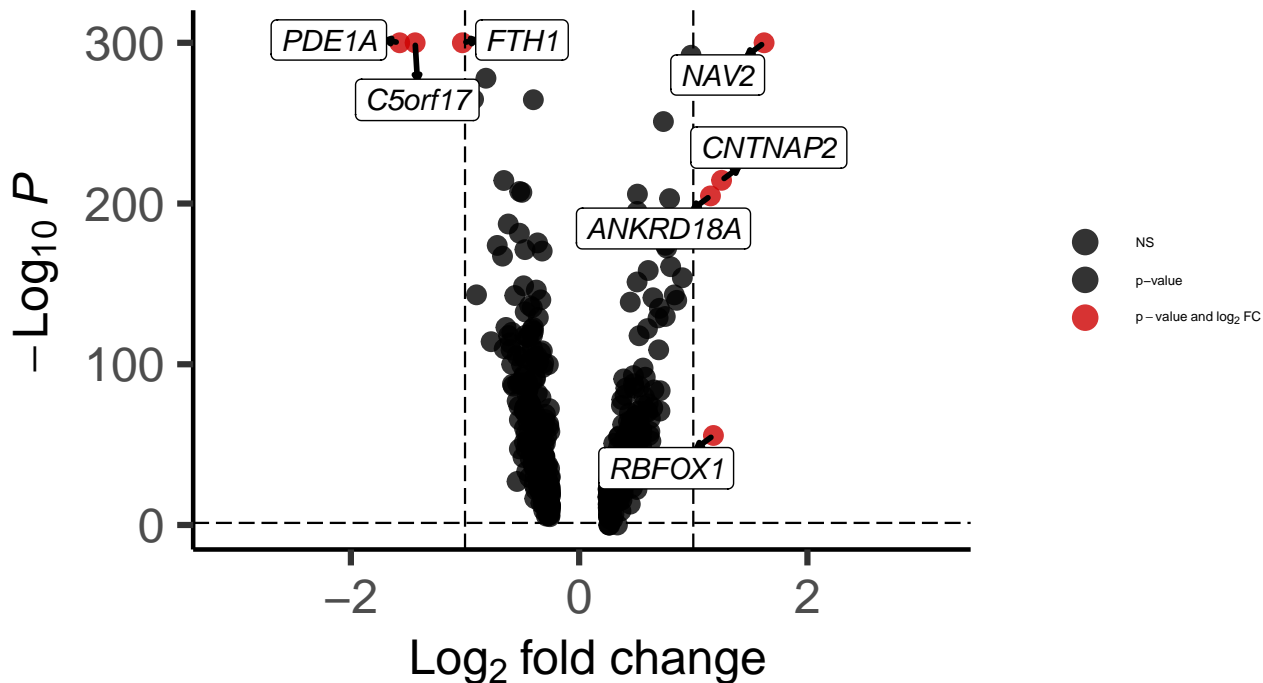

Oligo_Hippocampus_wilcox_Bipolar_vs_Control

EnhancedVolcano

total = 617 variables