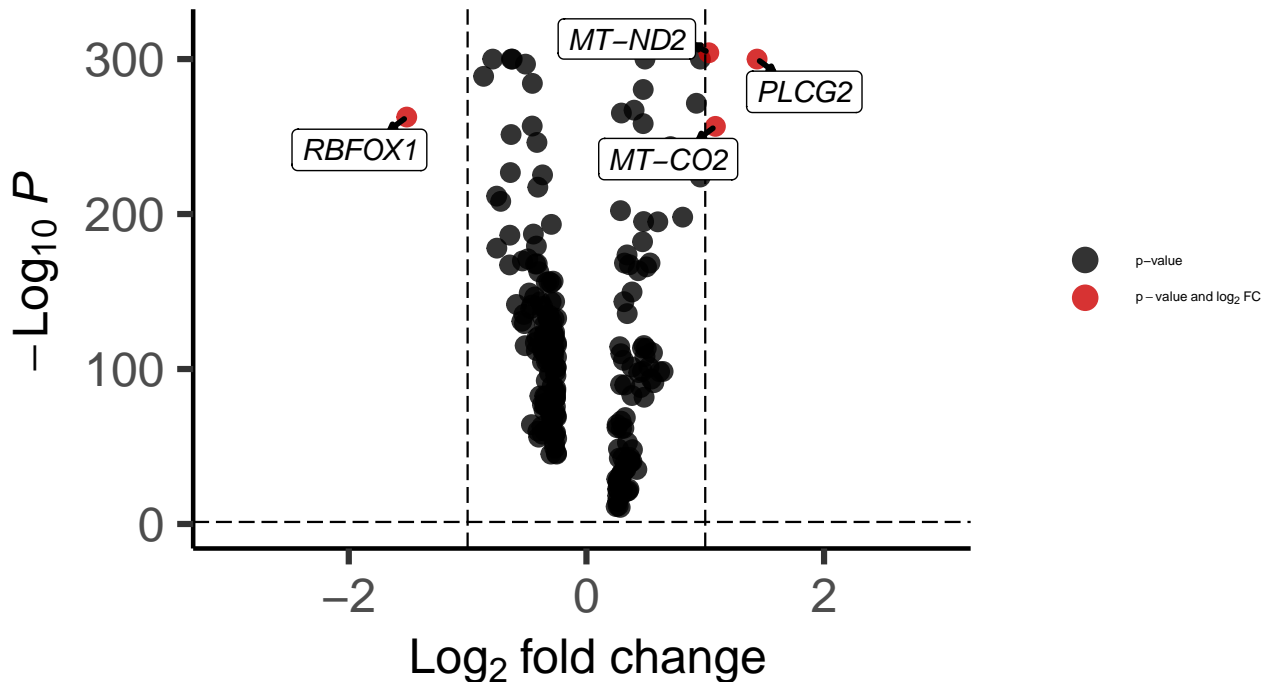

# Oligo\_Hippocampus\_MAST\_Schizophrenia\_vs\_C

*EnhancedVolcano*

total = 222 variables