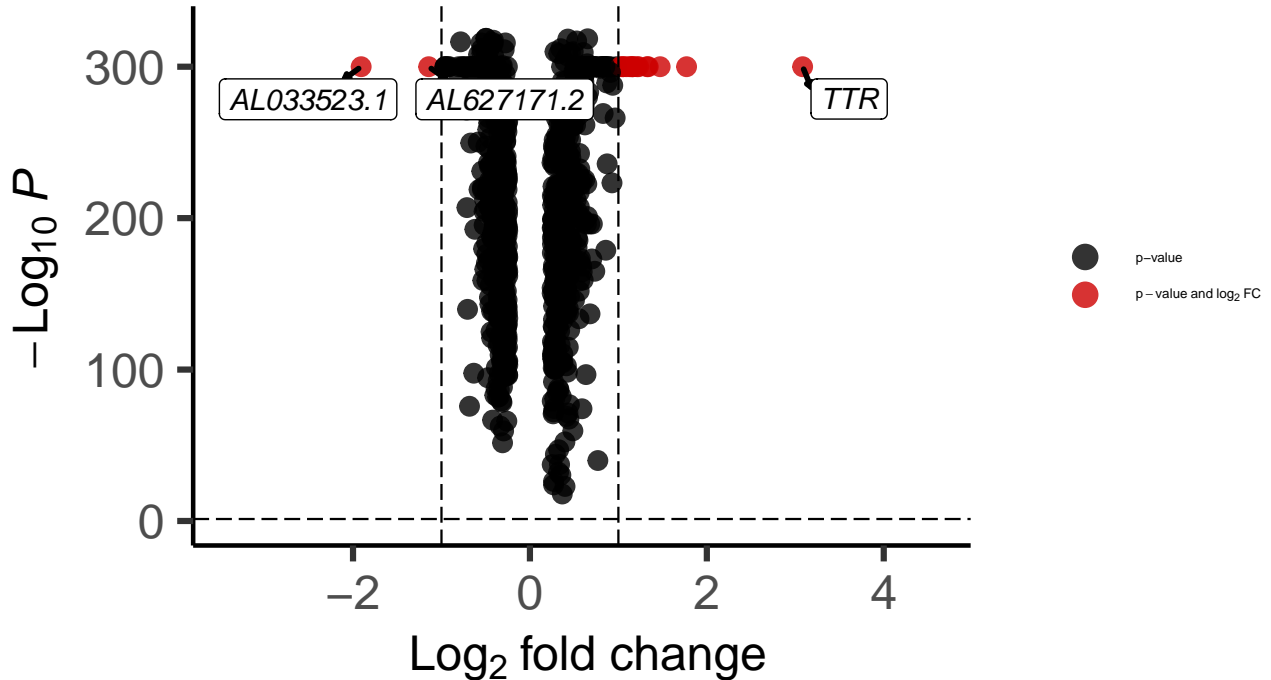

# Oligo\_Hippocampus\_MAST\_Bipolar\_vs\_Control

*EnhancedVolcano*

total = 850 variables