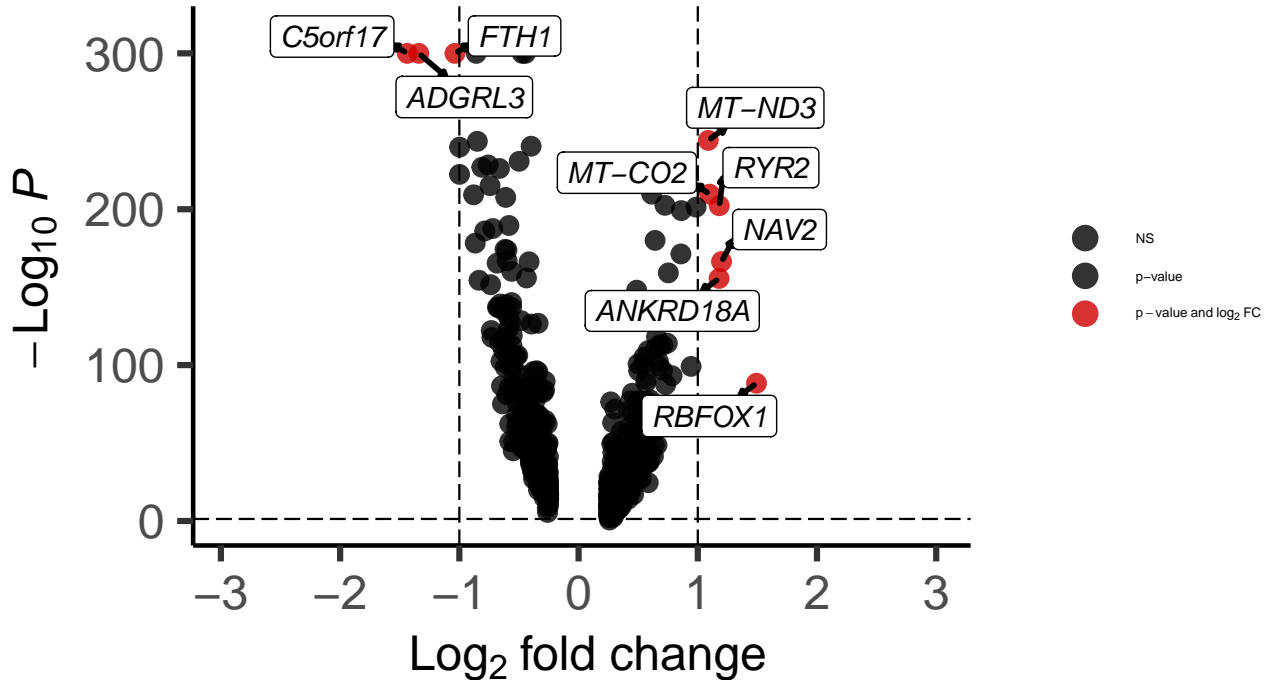

# Oligo\_Hippocampus\_MAST\_Schizophrenia\_vs\_C

*EnhancedVolcano*

total = 795 variables