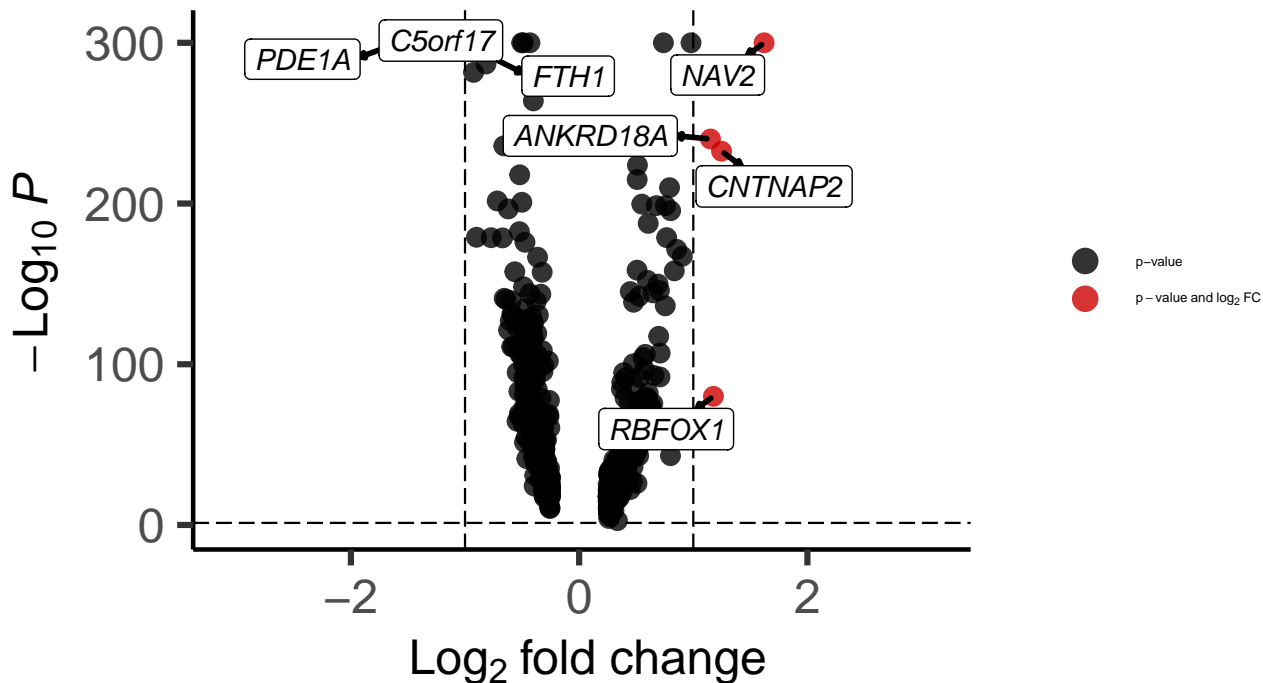

# Oligo\_Hippocampus\_MAST\_Bipolar\_vs\_Control

*EnhancedVolcano*

total = 617 variables