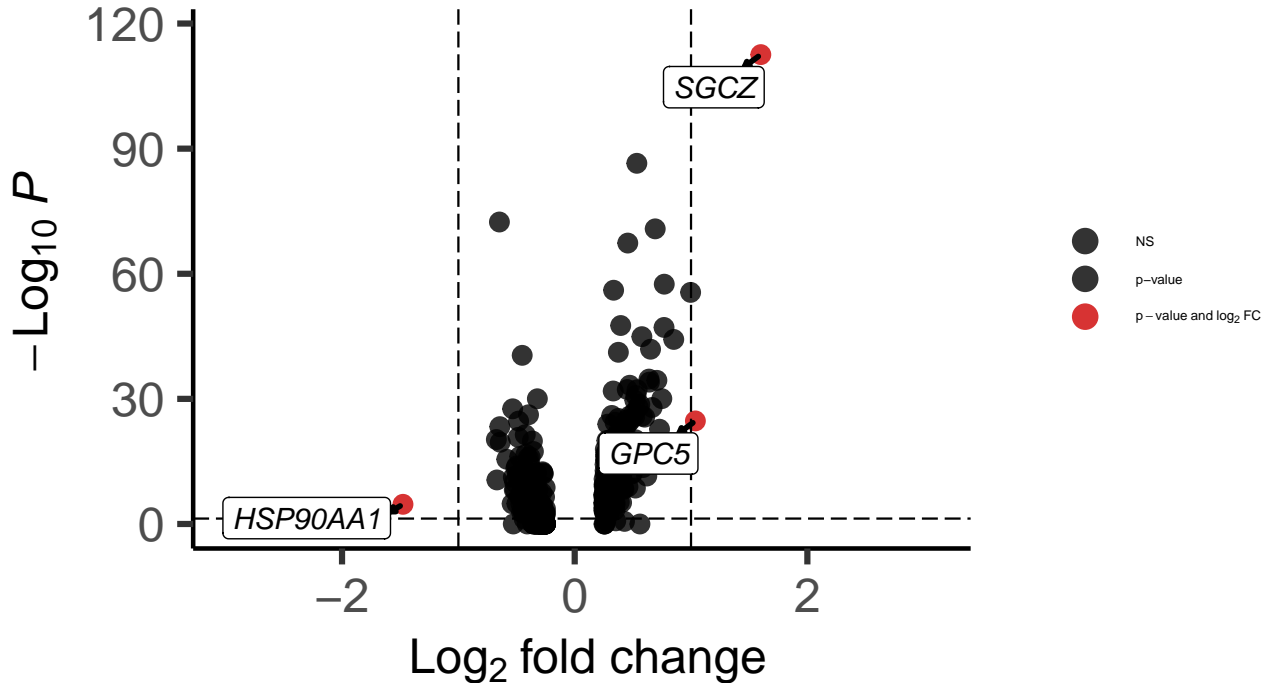

OPC_Hippocampus_wilcox_Schizophrenia_vs_Co

EnhancedVolcano

total = 408 variables