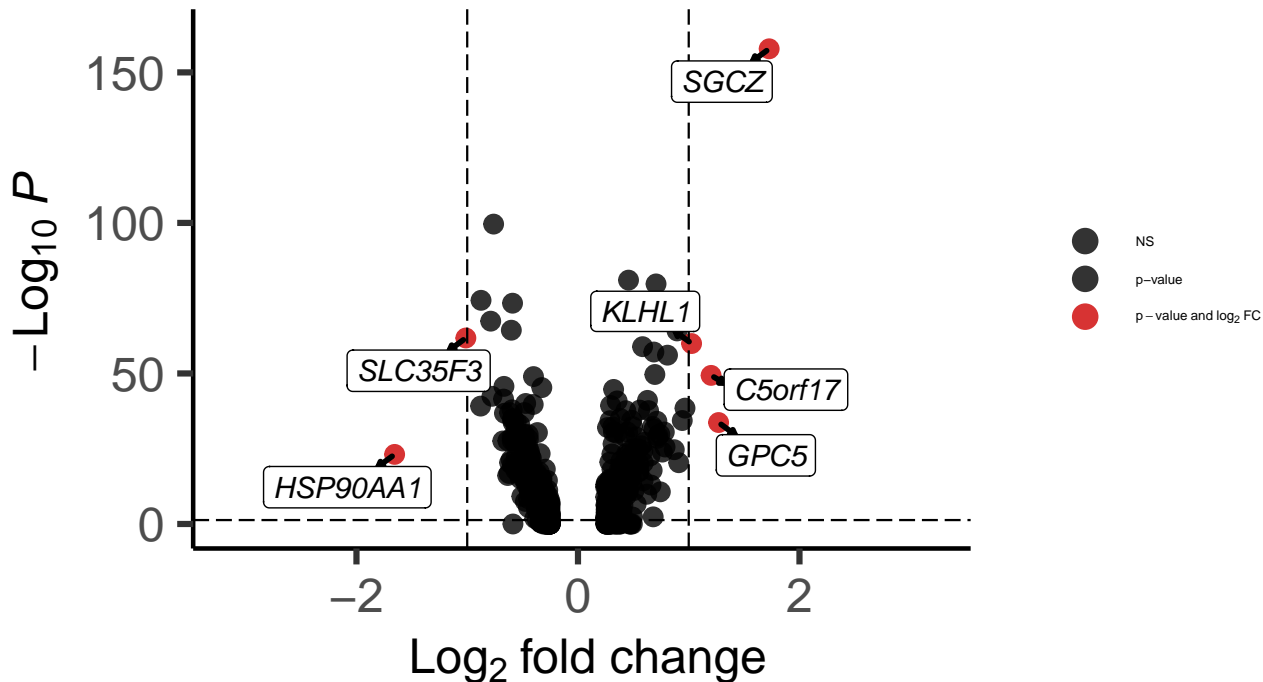

OPC_Hippocampus_wilcox_Bipolar_vs_Control

EnhancedVolcano

total = 663 variables