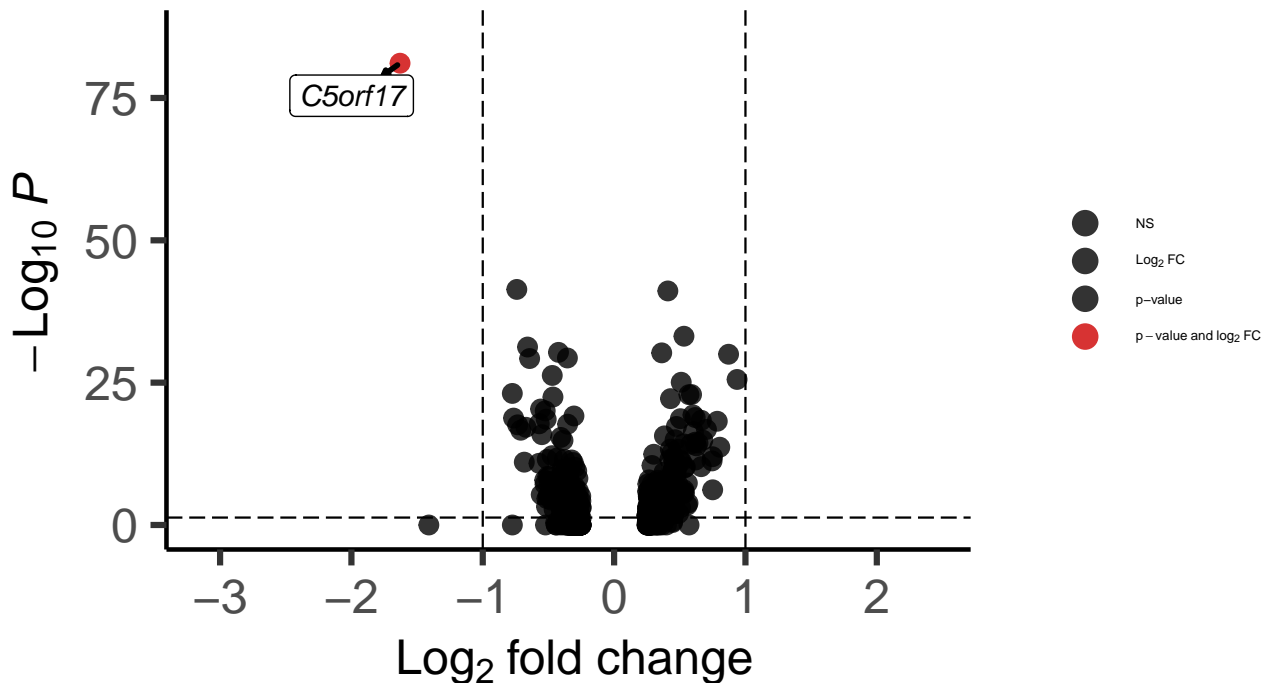

OPC_Hippocampus_wilcox_Schizophrenia_vs_Cor

EnhancedVolcano

total = 525 variables