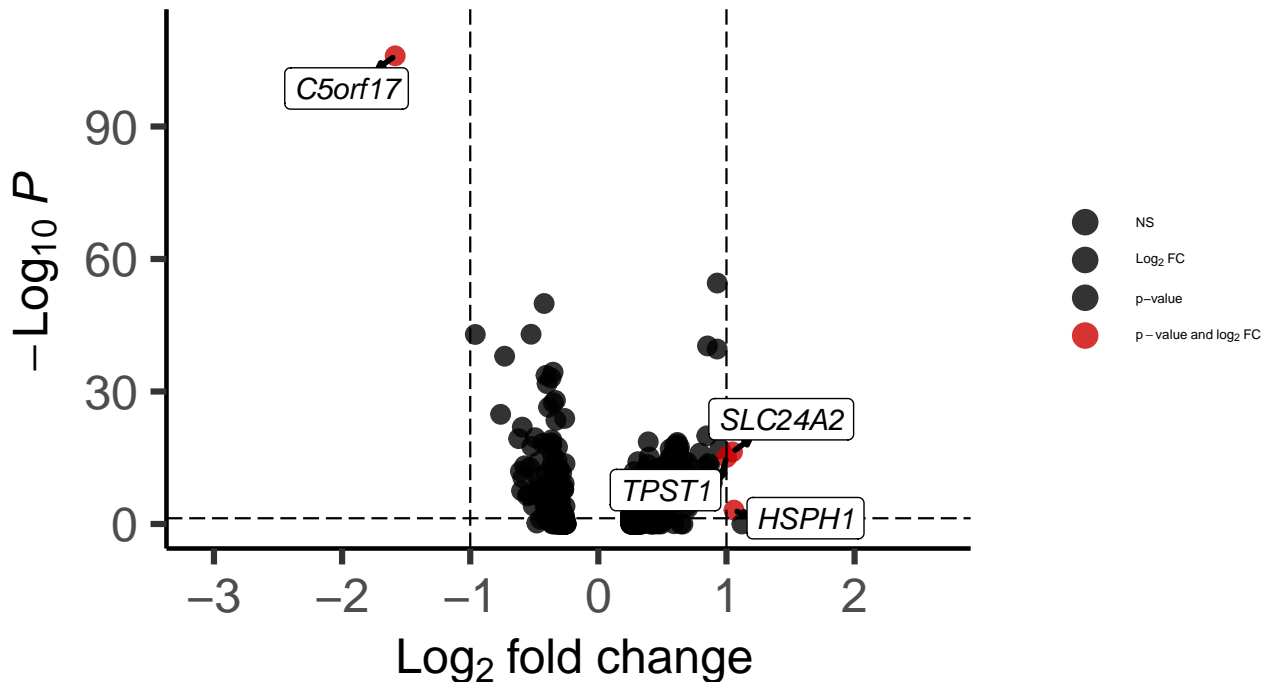

# OPC\_Hippocampus\_wilcox\_Bipolar\_vs\_Control

*EnhancedVolcano*

total = 563 variables