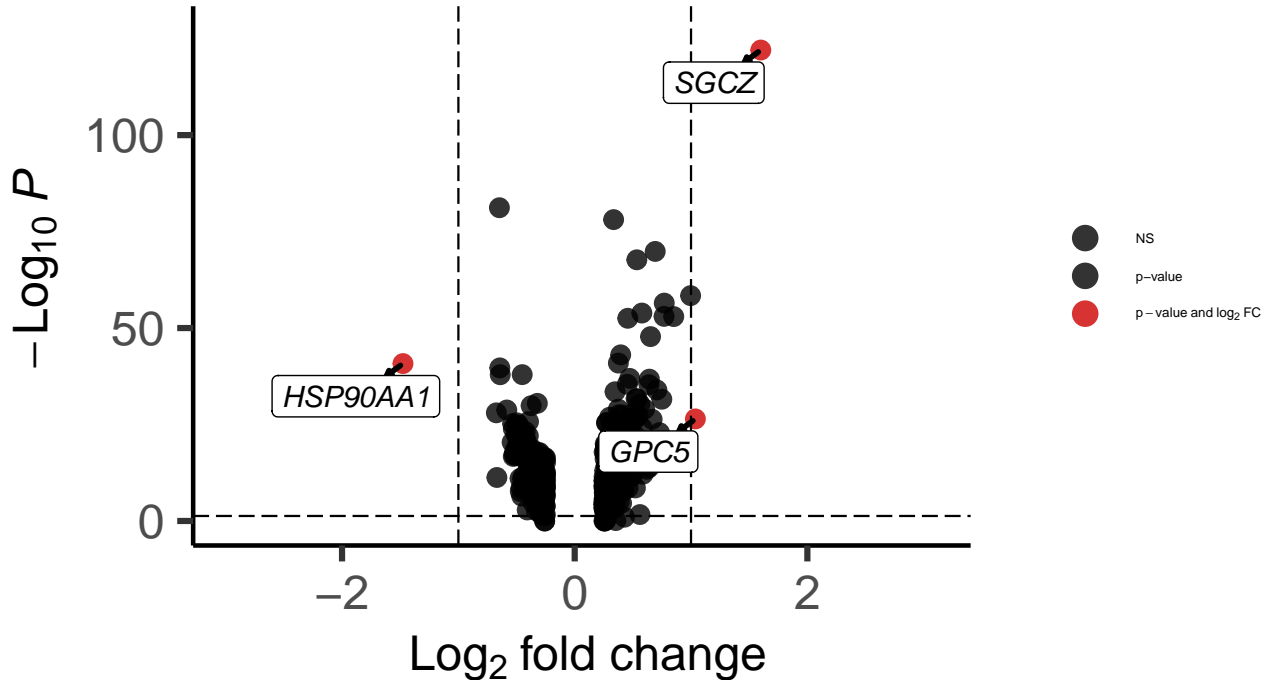

OPC_Hippocampus_MAST_Schizophrenia_vs_Co

EnhancedVolcano

total = 408 variables