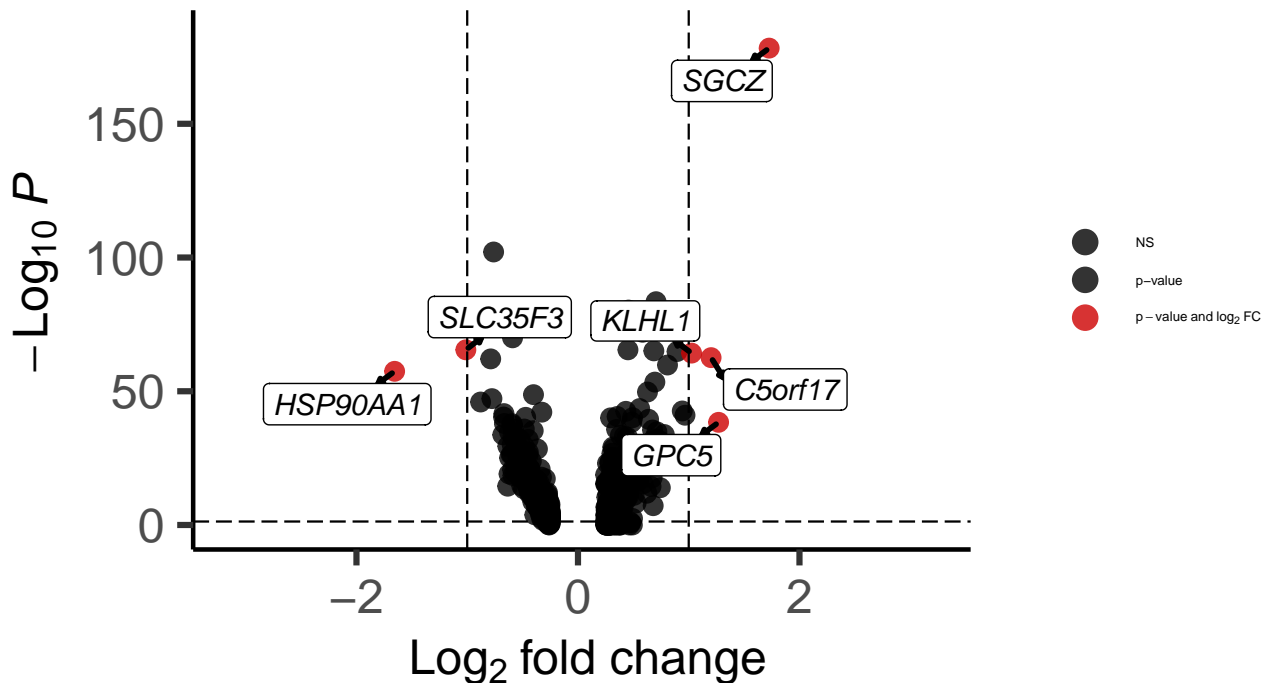

OPC_Hippocampus_MAST_Bipolar_vs_Control

EnhancedVolcano

total = 663 variables