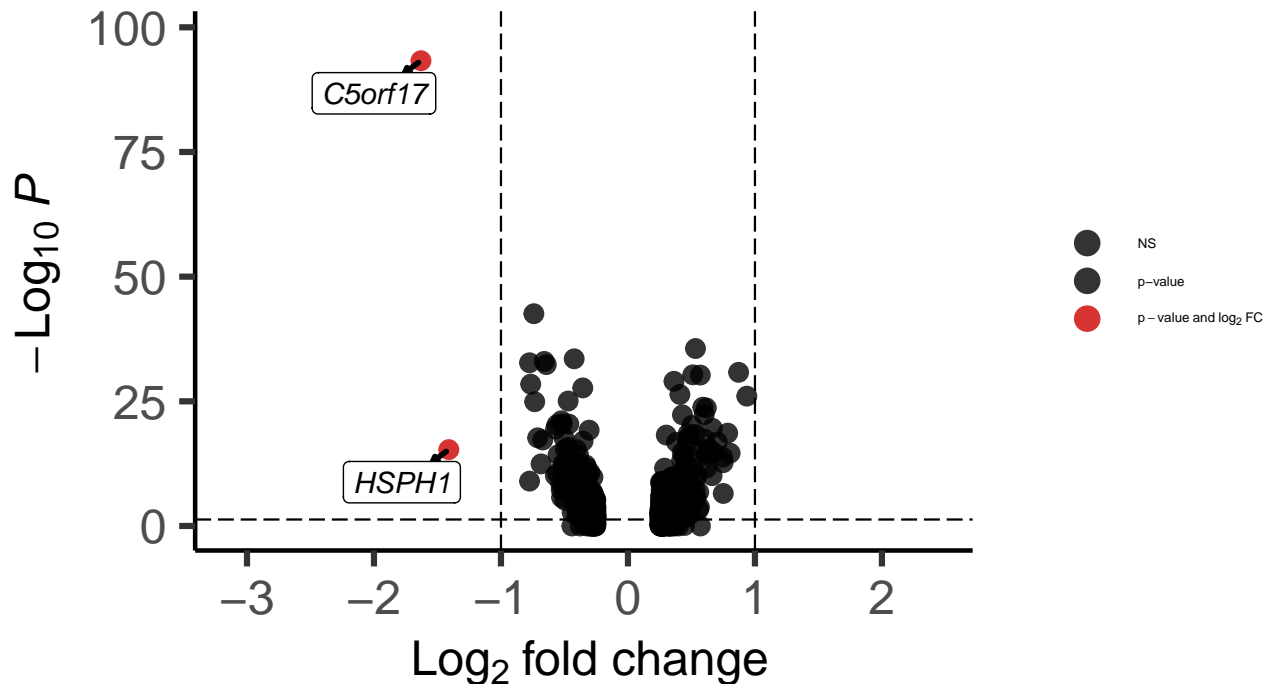

OPC_Hippocampus_MAST_Schizophrenia_vs_Co

EnhancedVolcano

total = 525 variables