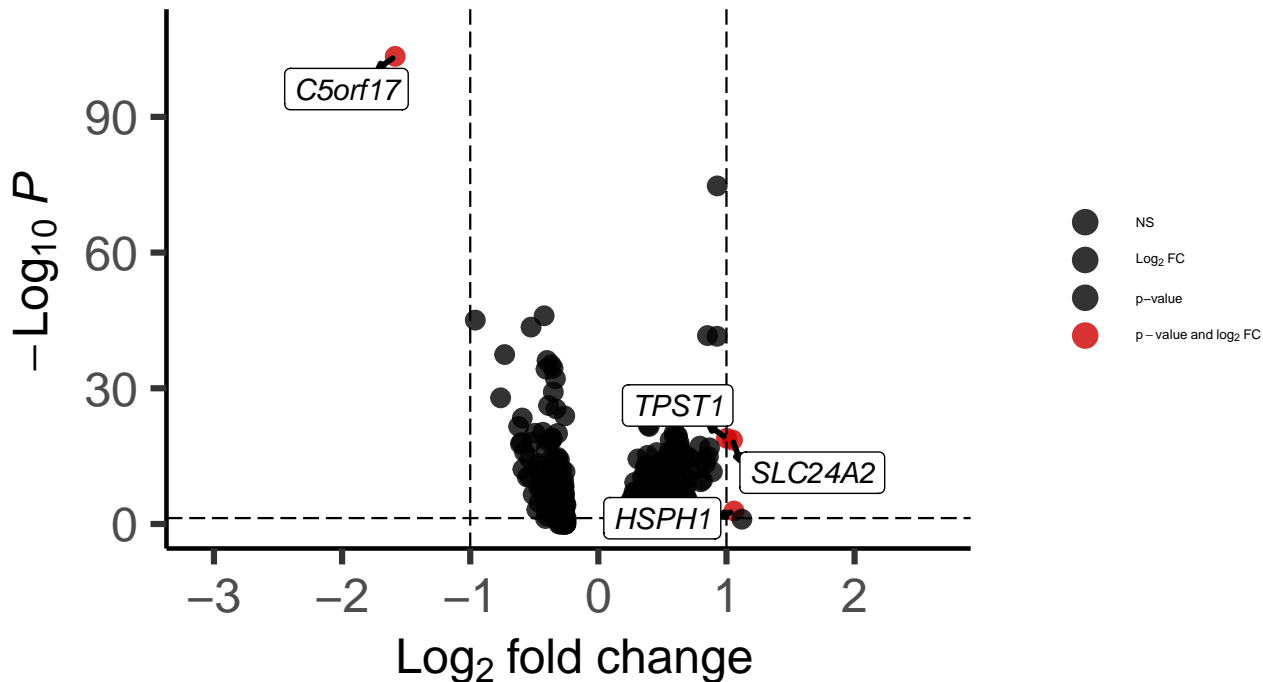

OPC_Hippocampus_MAST_Bipolar_vs_Control

EnhancedVolcano

total = 563 variables