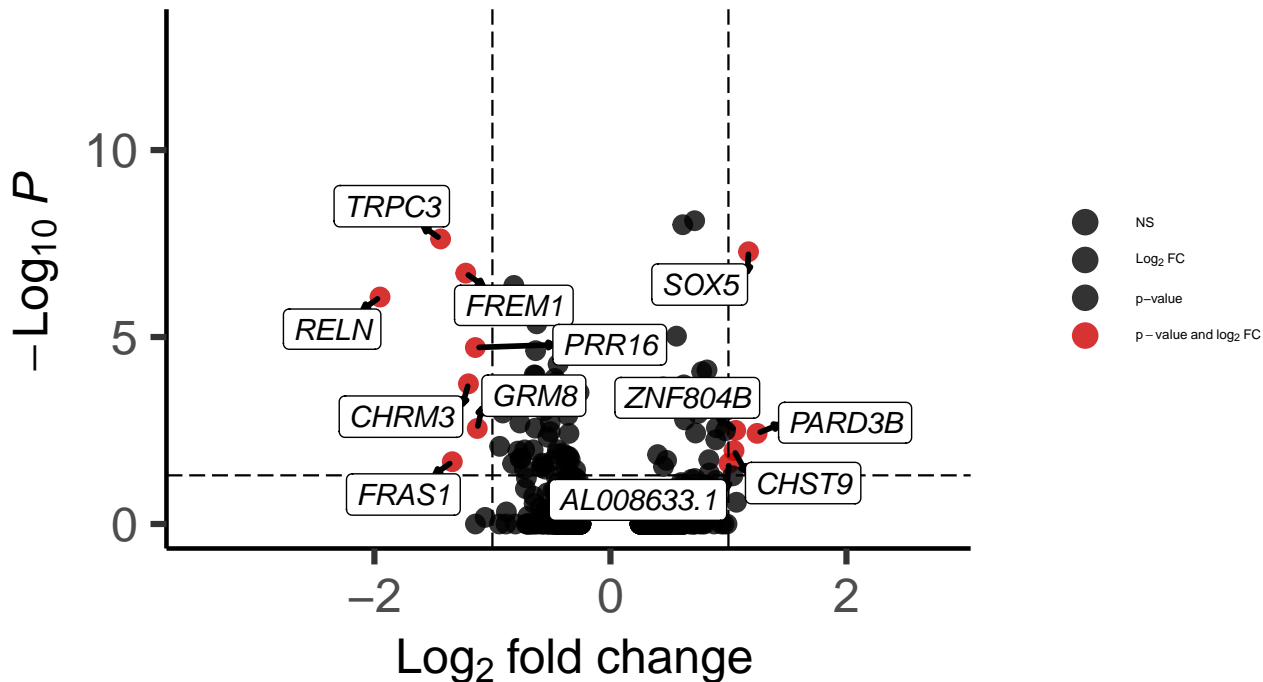

# LAMP5\_Hippocampus\_wilcox\_Schizophrenia\_vs\_C

*EnhancedVolcano*

total = 666 variables