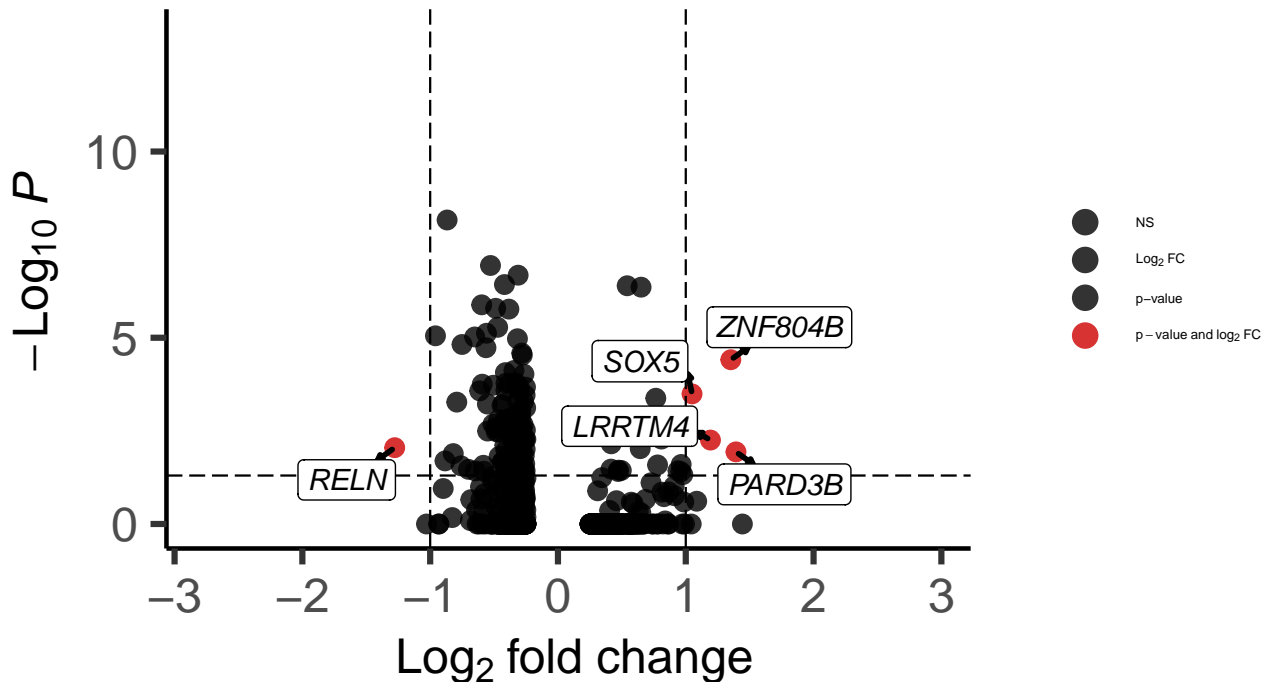

# LAMP5\_Hippocampus\_wilcox\_Bipolar\_vs\_Control

*EnhancedVolcano*

total = 734 variables