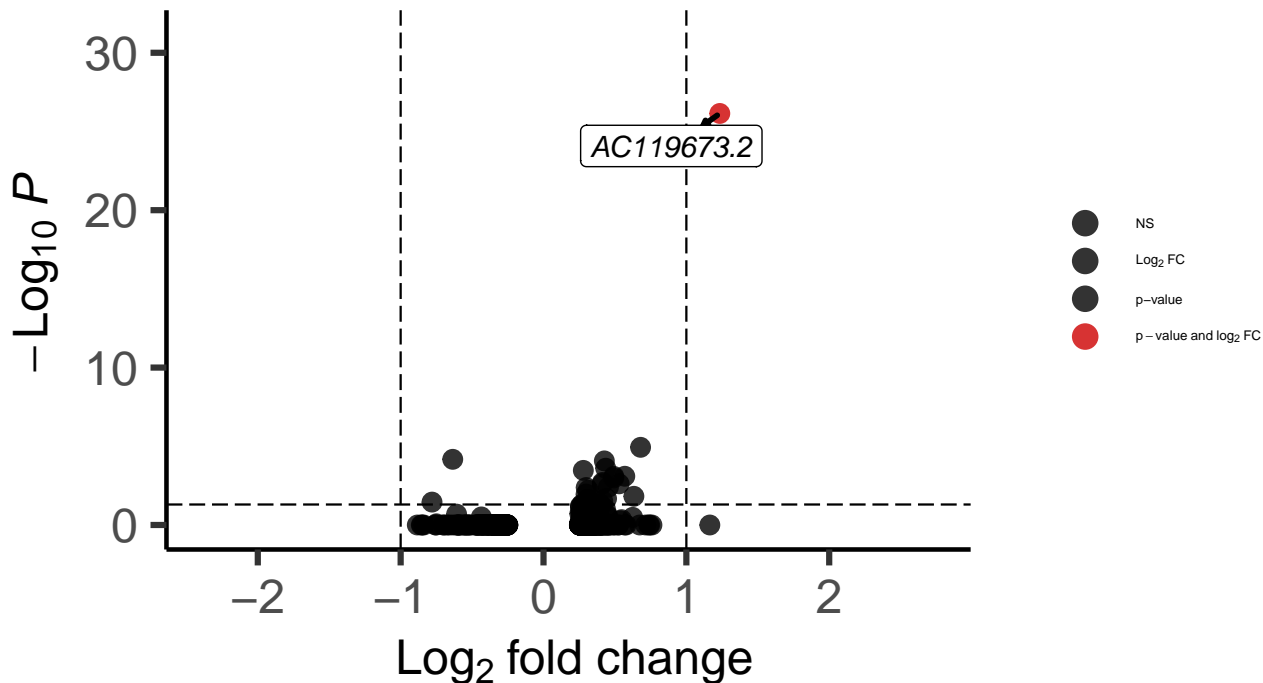

LAMP5_Hippocampus_wilcox_Bipolar_vs_Control

EnhancedVolcano

total = 526 variables