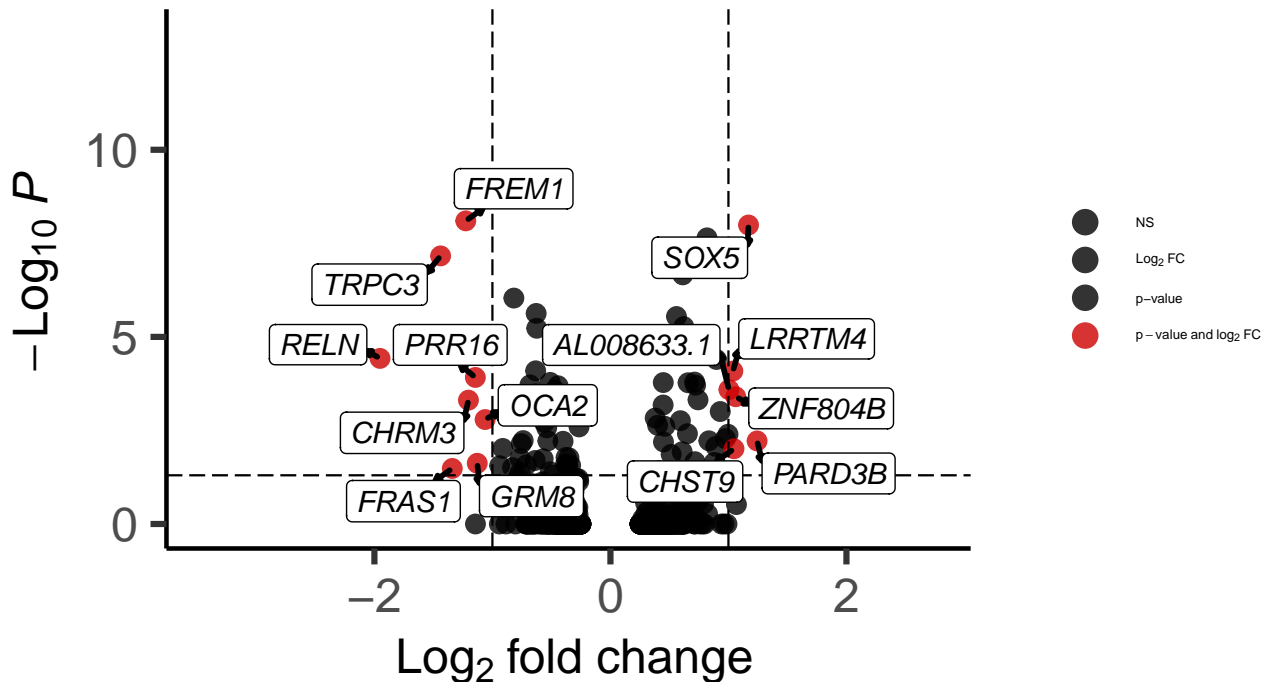

# LAMP5\_Hippocampus\_MAST\_Schizophrenia\_vs\_C

*EnhancedVolcano*

total = 666 variables