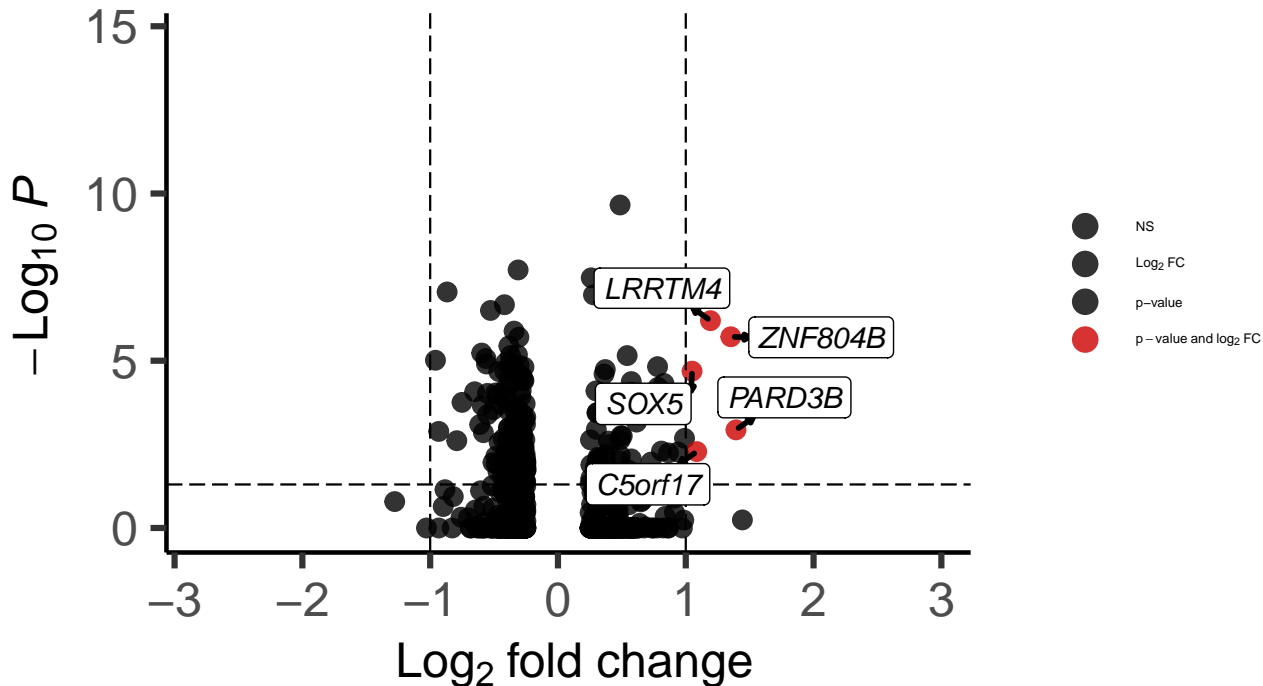

LAMP5_Hippocampus_MAST_Bipolar_vs_Control

EnhancedVolcano

total = 734 variables