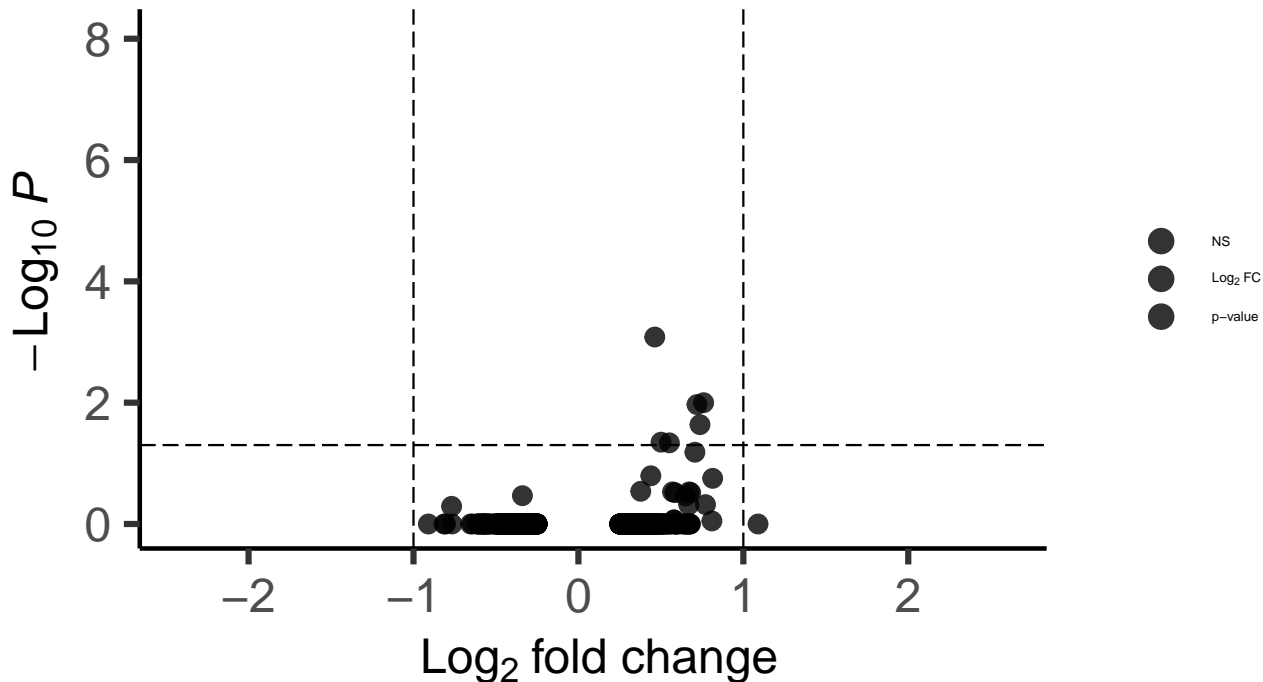

LAMP5_Hippocampus_MAST_Schizophrenia_vs_Co

EnhancedVolcano

total = 919 variables