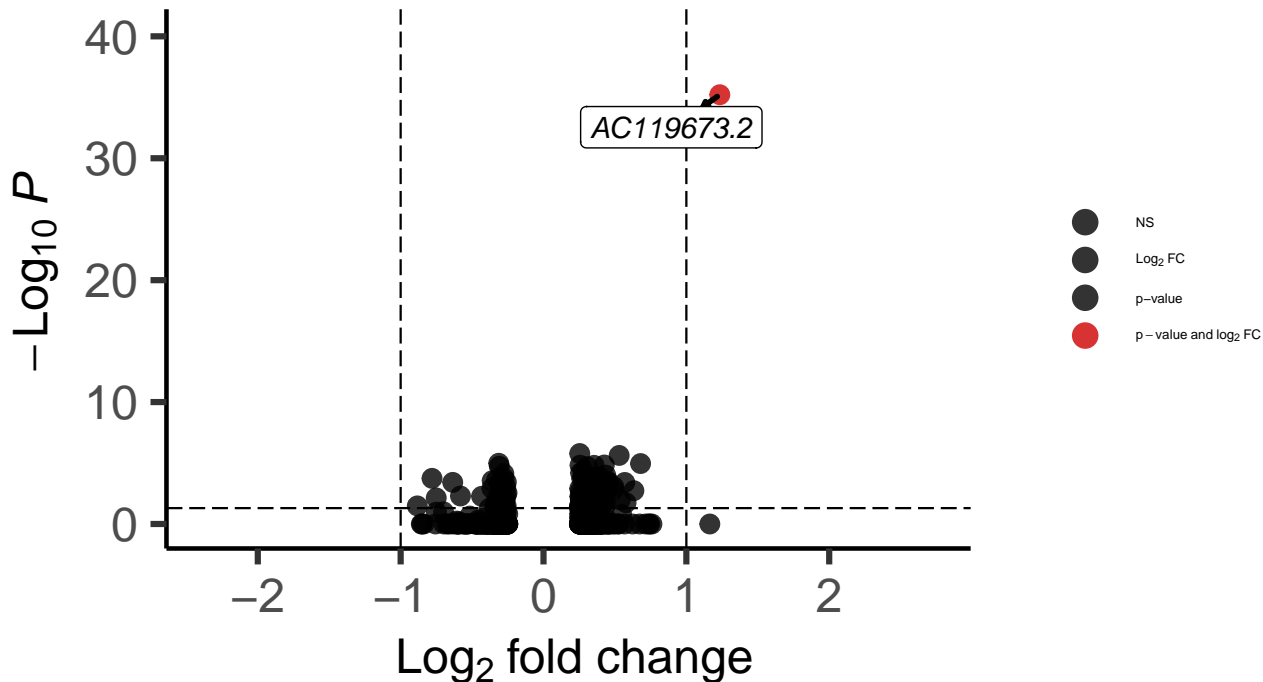

LAMP5_Hippocampus_MAST_Bipolar_vs_Control

EnhancedVolcano

total = 526 variables