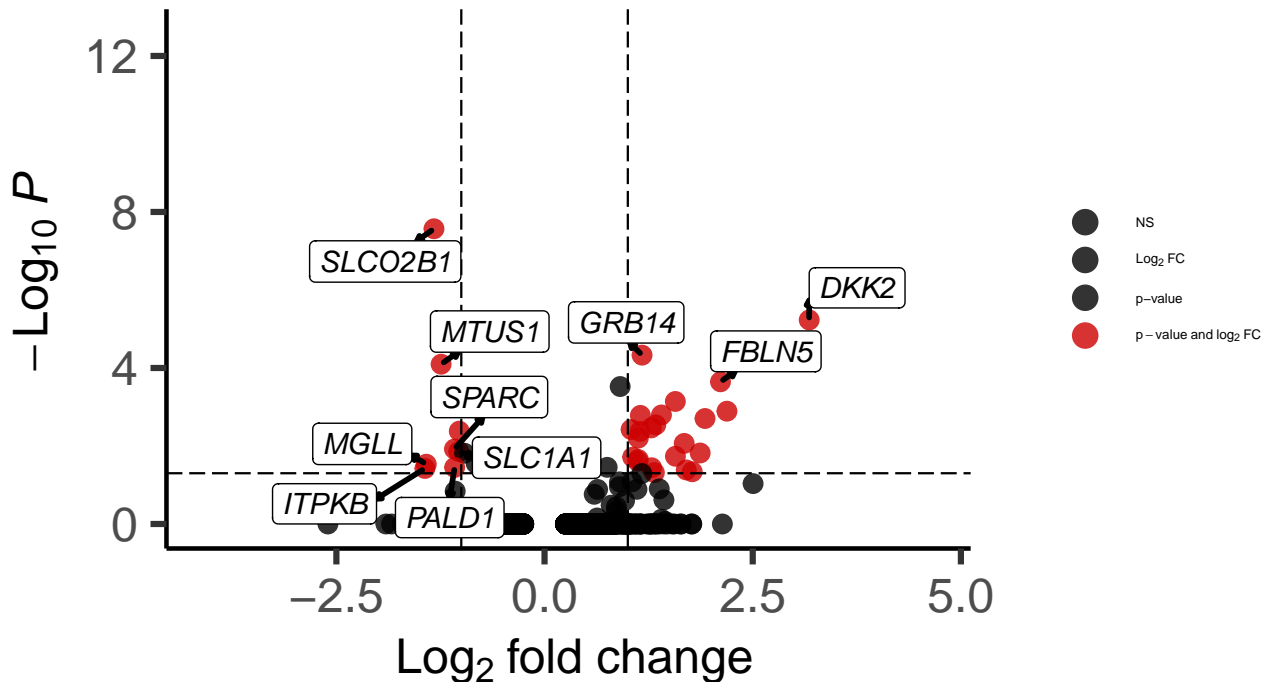

# Endo\_Hippocampus\_wilcox\_Schizophrenia\_vs\_Co

*EnhancedVolcano*

total = 2088 variables