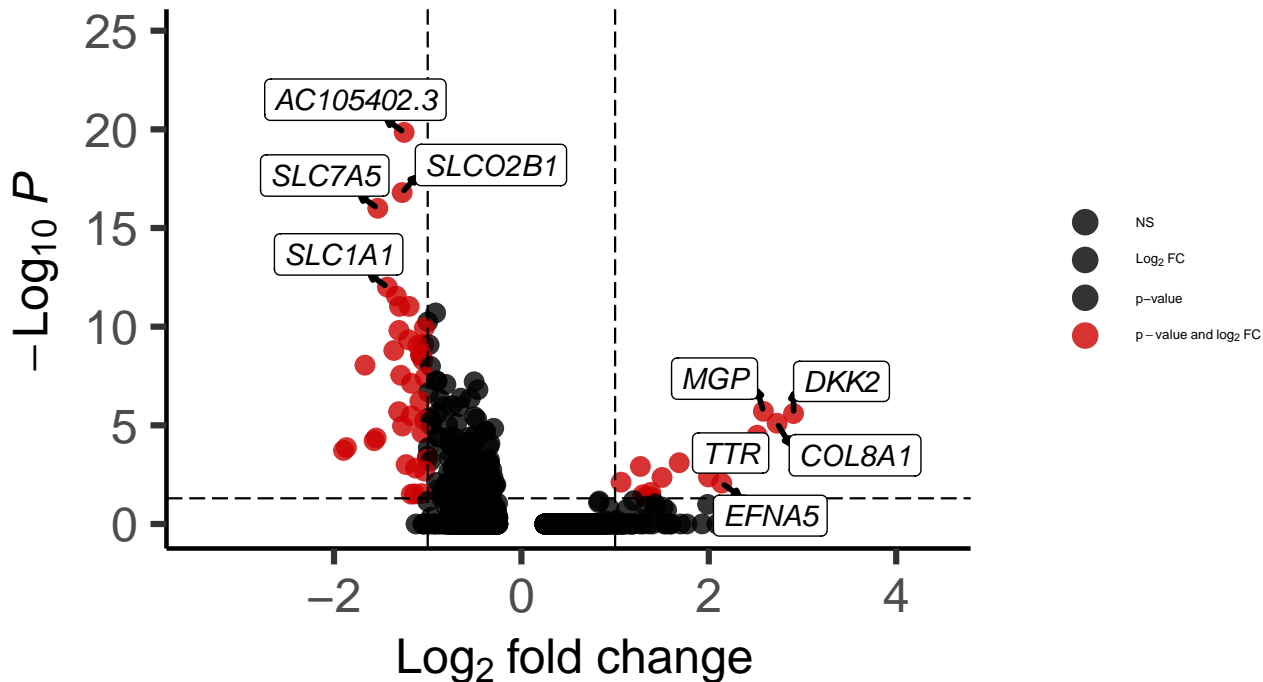

Endo_Hippocampus_wilcox_Bipolar_vs_Control

EnhancedVolcano

total = 2048 variables