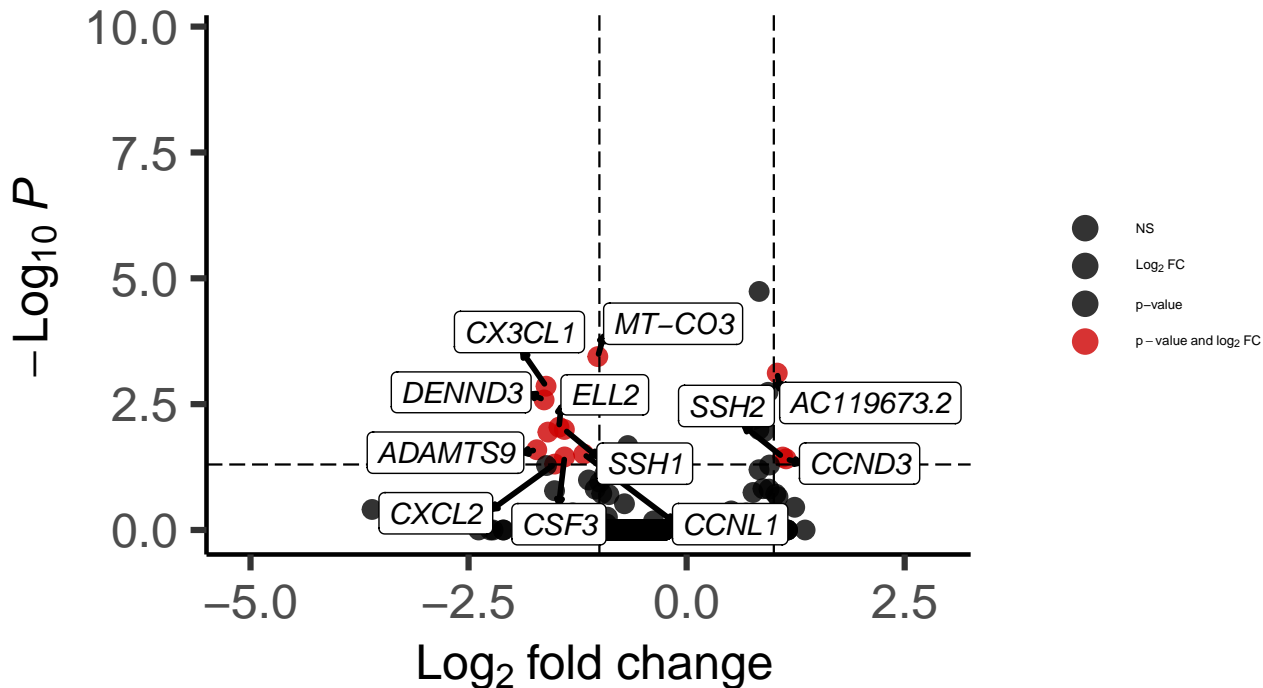

Endo_Hippocampus_wilcox_Schizophrenia_vs_C

EnhancedVolcano

total = 2509 variables