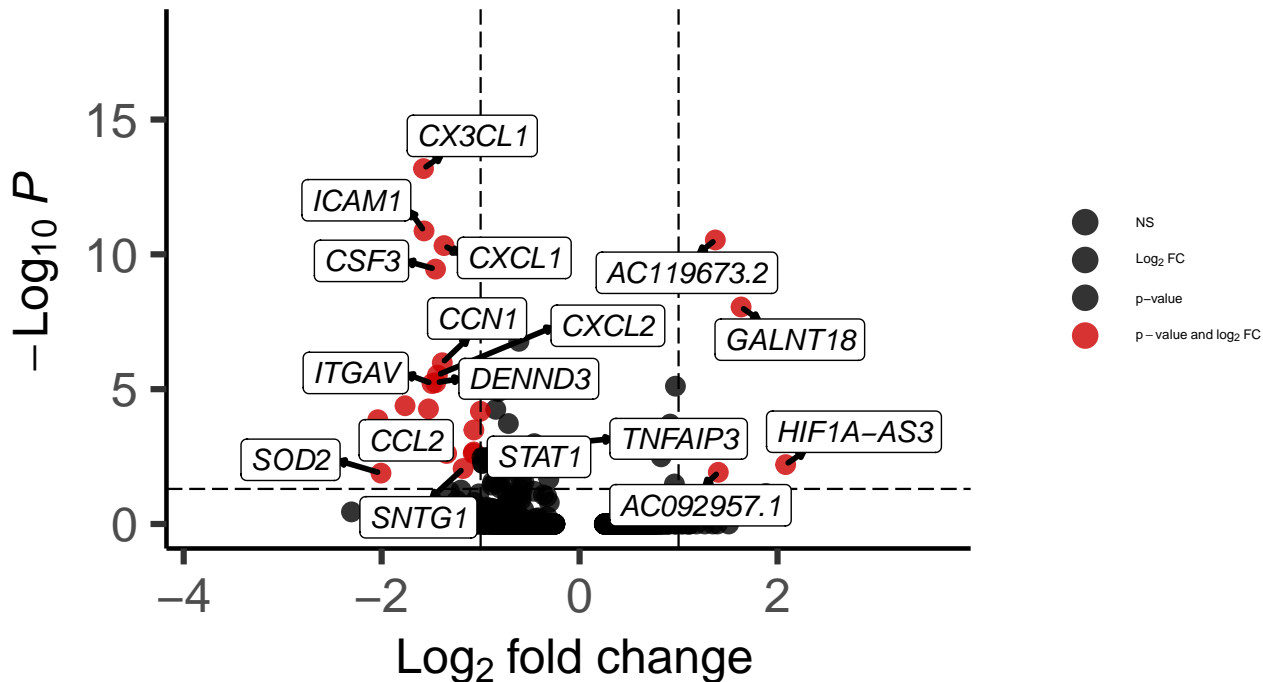

Endo_Hippocampus_wilcox_Bipolar_vs_Control

EnhancedVolcano

total = 2012 variables