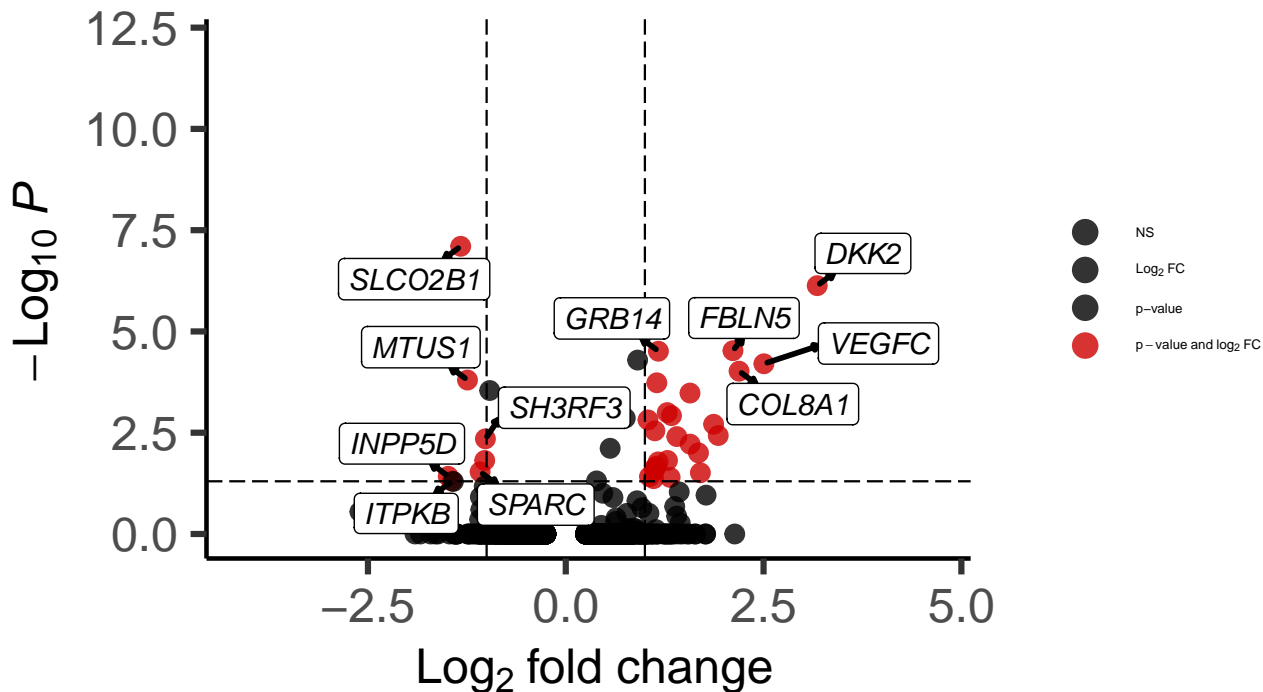

Endo_Hippocampus_MAST_Schizophrenia_vs_C

EnhancedVolcano

total = 2088 variables