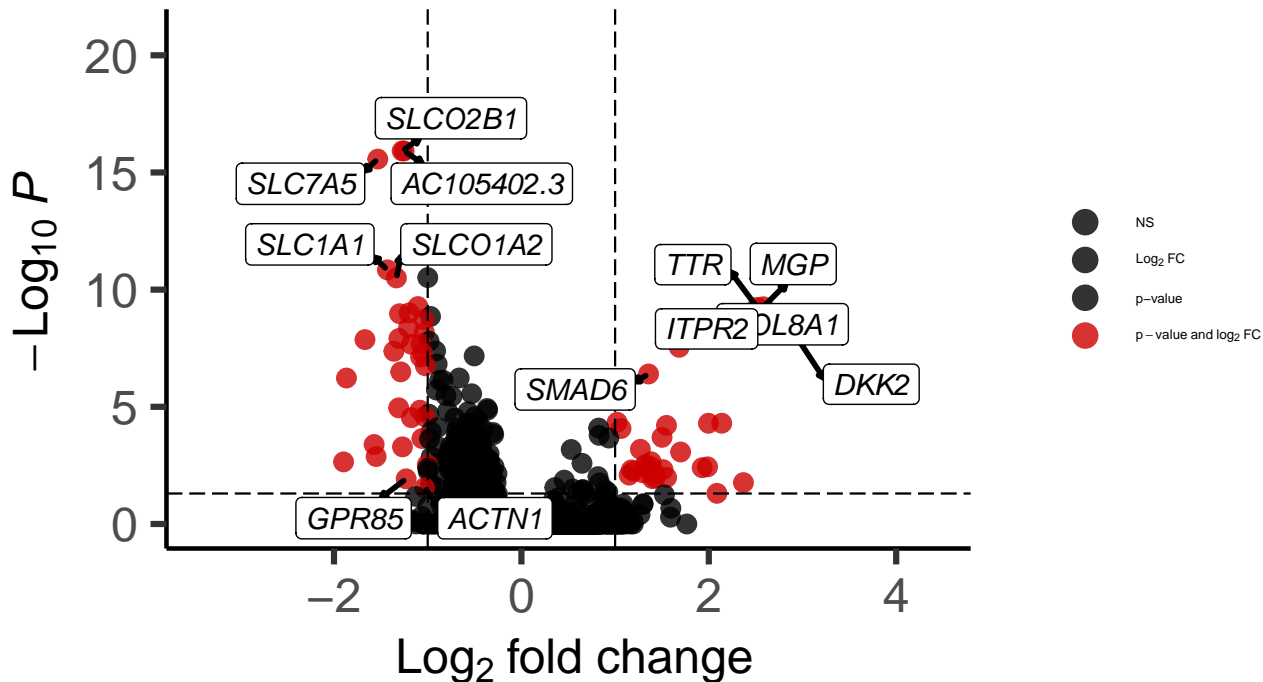

Endo_Hippocampus_MAST_Bipolar_vs_Control

EnhancedVolcano

total = 2048 variables