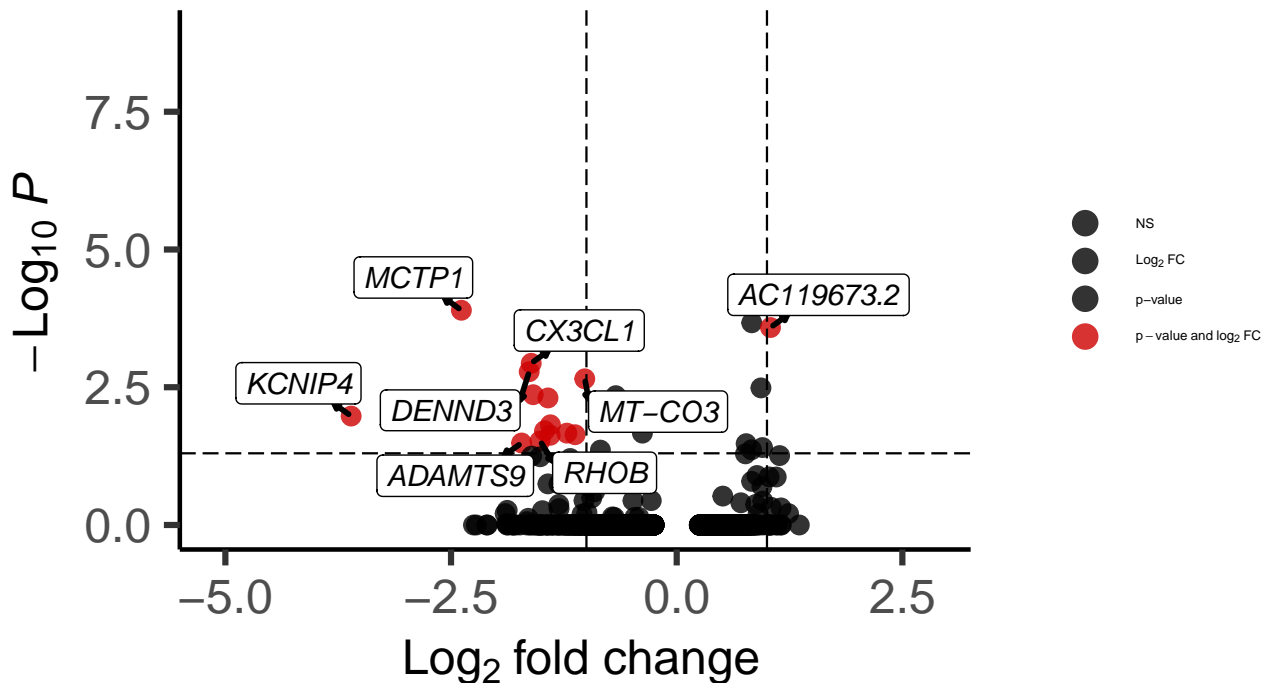

Endo_Hippocampus_MAST_Schizophrenia_vs_Co

EnhancedVolcano

total = 2509 variables