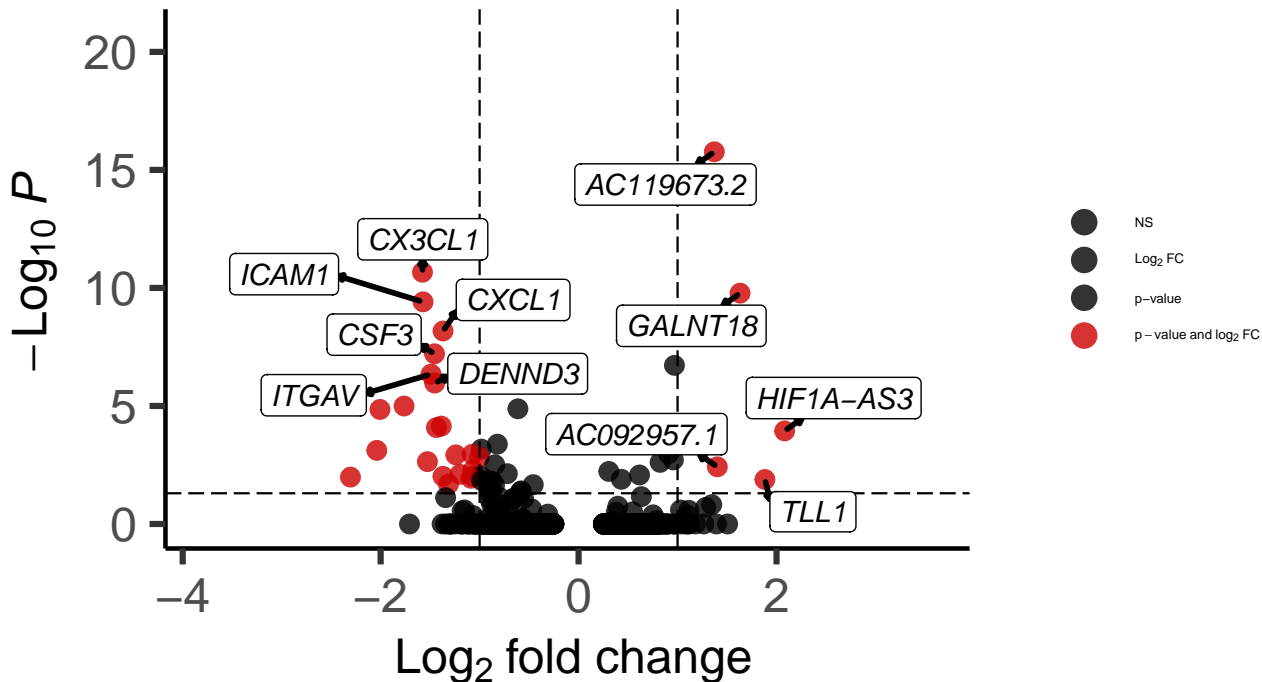

# Endo\_Hippocampus\_MAST\_Bipolar\_vs\_Control

*EnhancedVolcano*

total = 2012 variables