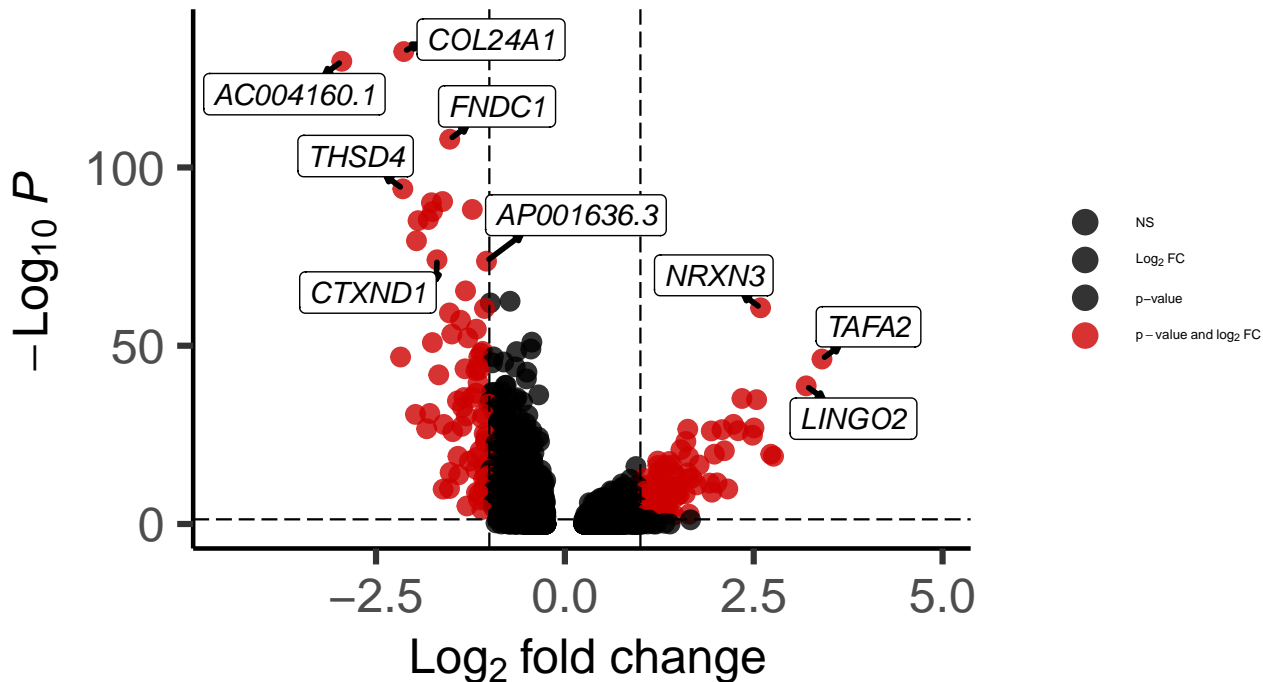

CA3_Hippocampus_wilcox_Bipolar_vs_Control

EnhancedVolcano

total = 2015 variables