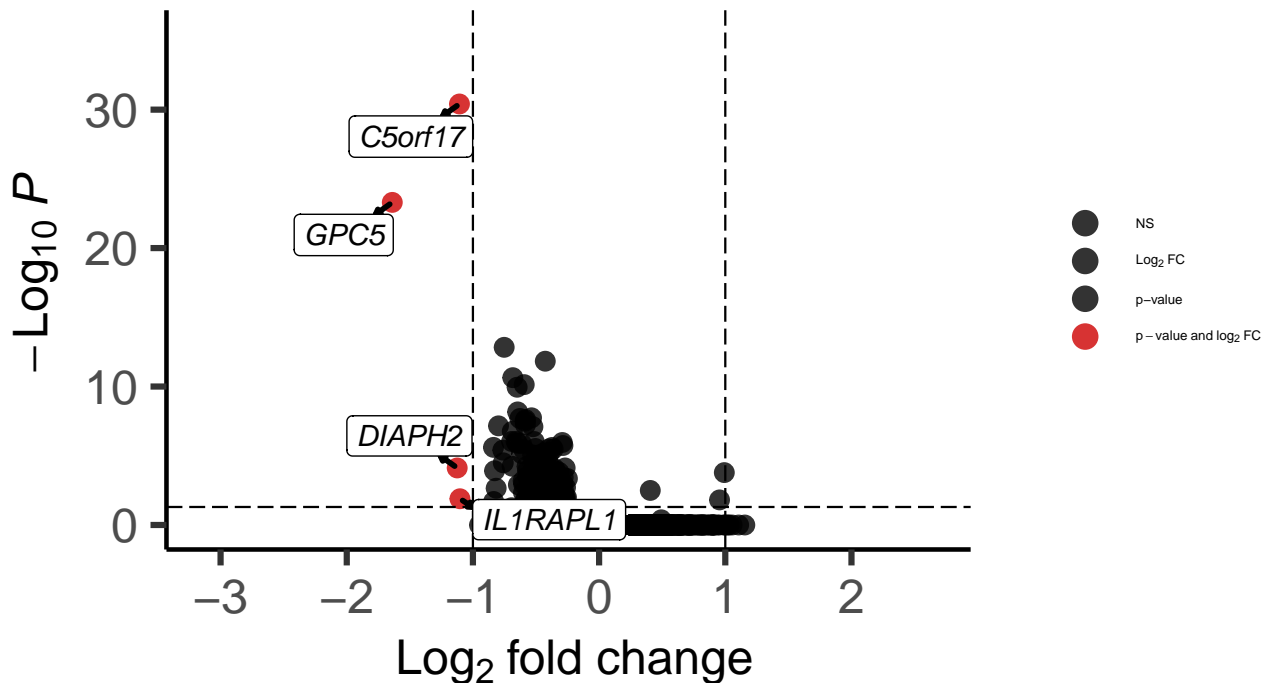

CA3_Hippocampus_wilcox_Bipolar_vs_Control

EnhancedVolcano

total = 1225 variables