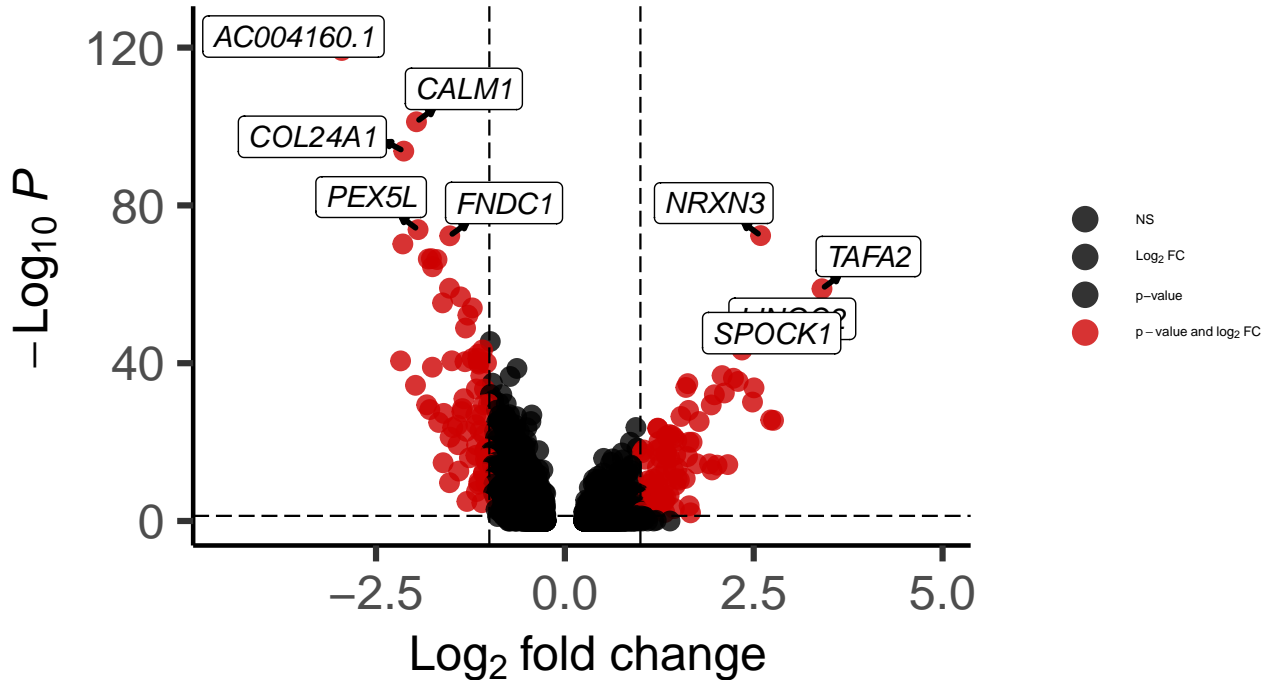

CA3_Hippocampus_MAST_Bipolar_vs_Control

EnhancedVolcano

total = 2015 variables